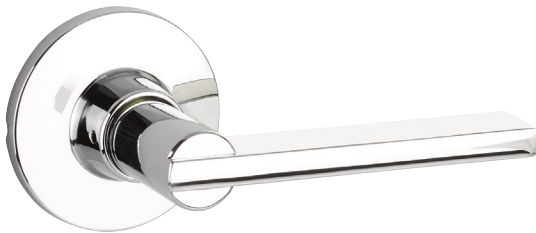

EXPRESSIONS™ SERIES

Rosette
Lever
Finishes

Owen
Nils
Satin Brass (US4)
Satin Nickel (US15)
Flat Black (US19)
Polished Chrome (US26)

Door Specs 2-1/8" Face Bore, 1" Edge Bore
1" x 2-1/4" Radius Corner

Latch 2-3/8" or 2-3/4" Adjustable latch,
Radius Corner

Door Thickness 1-3/8" to 1-3/4"

Cylinder SC1
KW1 Optional
WR5 Optional

Handing Universal handing

Description

Owen Rosette with Nils Lever, Schlage Keyway
Owen Rosette with Nils Lever, Kwikset Keyway
Owen Rosette with Nils Lever, Weiser Keyway
Owen Rosette with Nils Lever
Owen Rosette with Nils Lever
Owen Rosette with Nils Lever

Function

Keyed
Keyed
Keyed
Passage
Privacy
Dummy Pair

Satin Brass

YOWN52.NILUS4
KYOWN52.NILUS4
WYOWN52.NILUS4
YOWN23.NILUS4
YOWN24.NILUS4
YOWN25.NILUS4

Satin Nickel

YOWN52.NILUS15
KYOWN52.NILUS15
WYOWN52.NILUS15
YOWN23.NILUS15
YOWN24.NILUS15
YOWN25.NILUS15