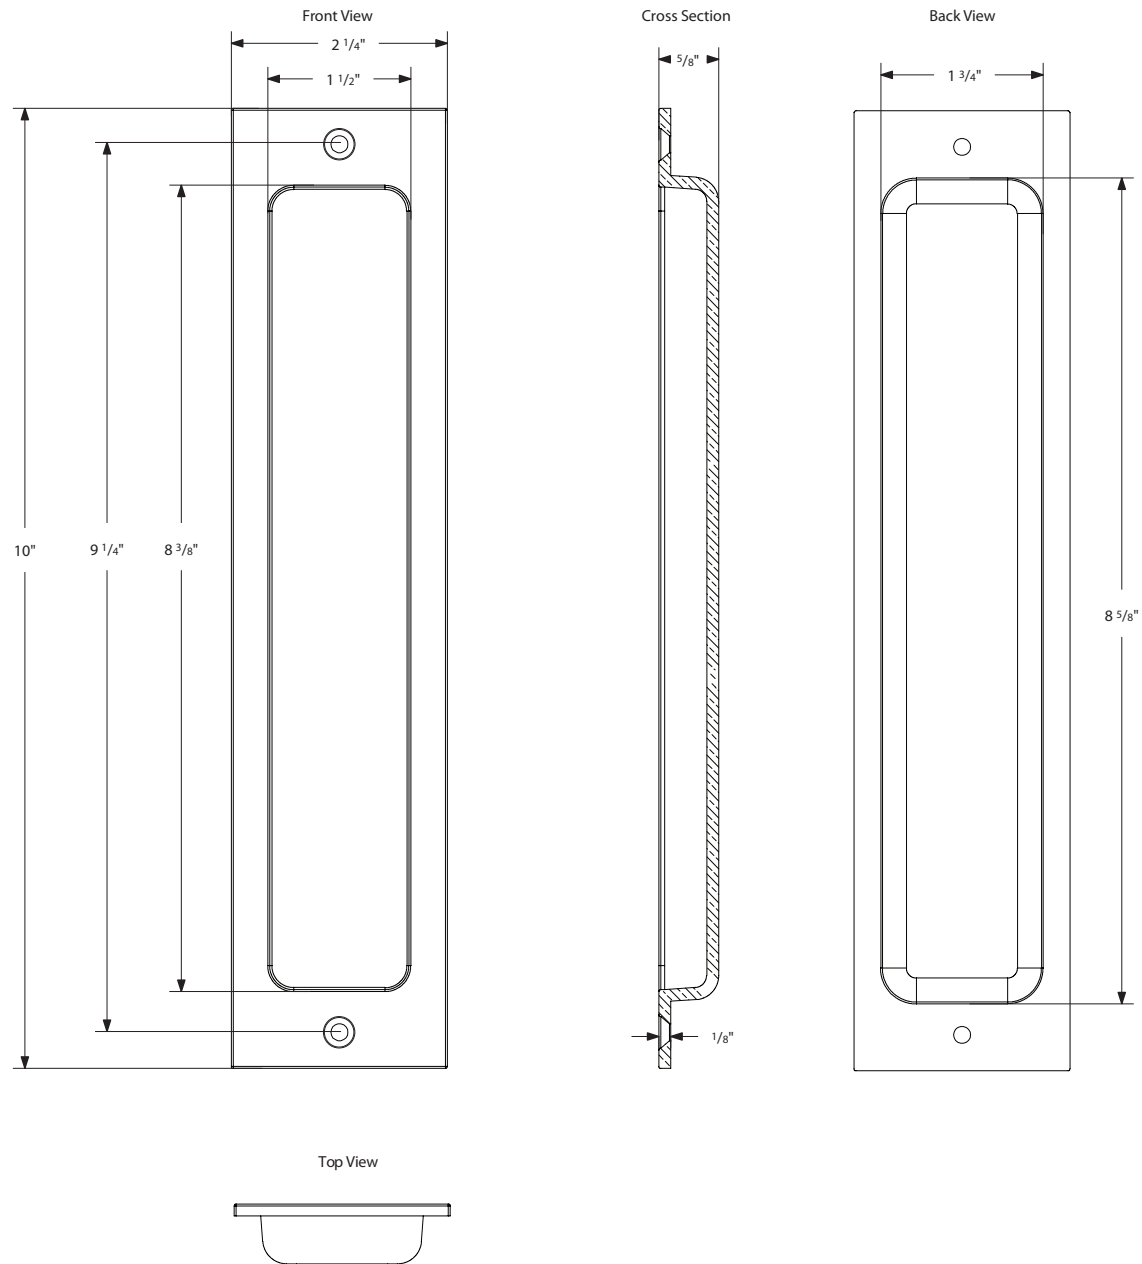

Sandcast Bronze Rustic Modern Rectangular Flush Pull - 4"

*Note: For general info only. Not drawn to scale. Do not use as a drilling template.

Sandcast Bronze Rustic Modern Rectangular Flush Pull - 6"

*Note: For general info only. Not drawn to scale. Do not use as a drilling template.

Sandcast Bronze Rustic Modern Rectangular Flush Pull - 8"

*Note: For general info only. Not drawn to scale. Do not use as a drilling template.

Sandcast Bronze Rustic Modern Rectangular Flush Pull - 10"

*Note: For general info only. Not drawn to scale. Do not use as a drilling template.