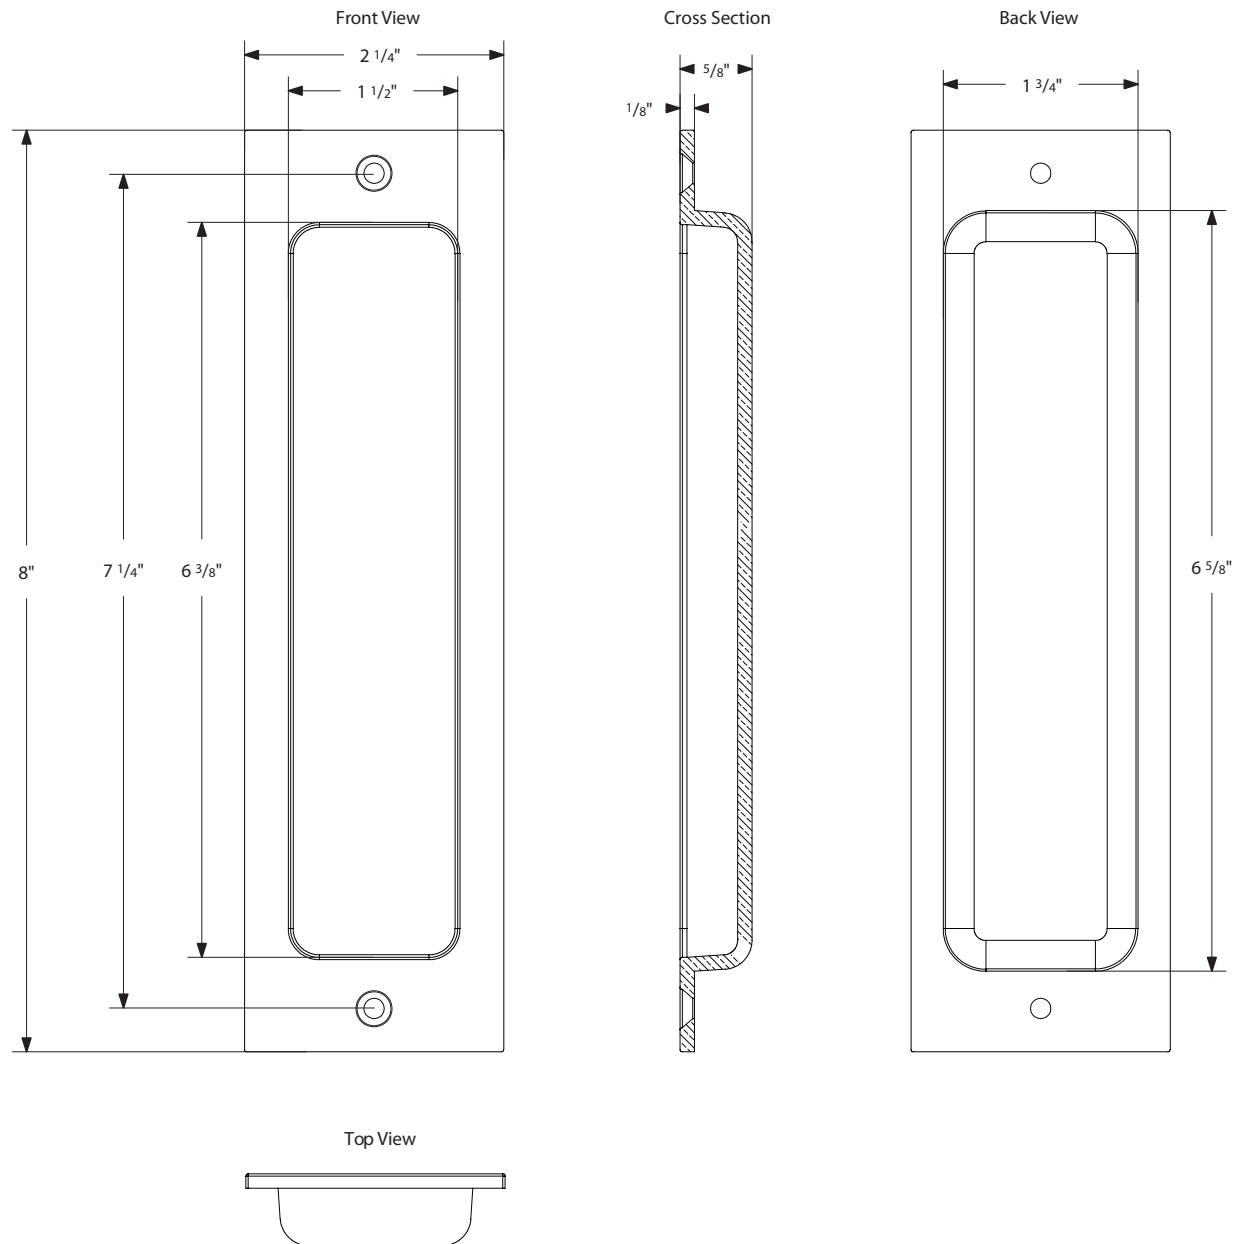

Sandcast Bronze Rustic Modern Rectangular Flush Pull - 4"

*Note: For general info only. Not drawn to scale. Do not use as a drilling template.

Sandcast Bronze Rustic Modern Rectangular Flush Pull - 6"

*Note: For general info only. Not drawn to scale. Do not use as a drilling template.

Sandcast Bronze Rustic Modern Rectangular Flush Pull - 8"

*Note: For general info only. Not drawn to scale. Do not use as a drilling template.

Sandcast Bronze Rustic Modern Rectangular Flush Pull - 10"

*Note: For general info only. Not drawn to scale. Do not use as a drilling template.