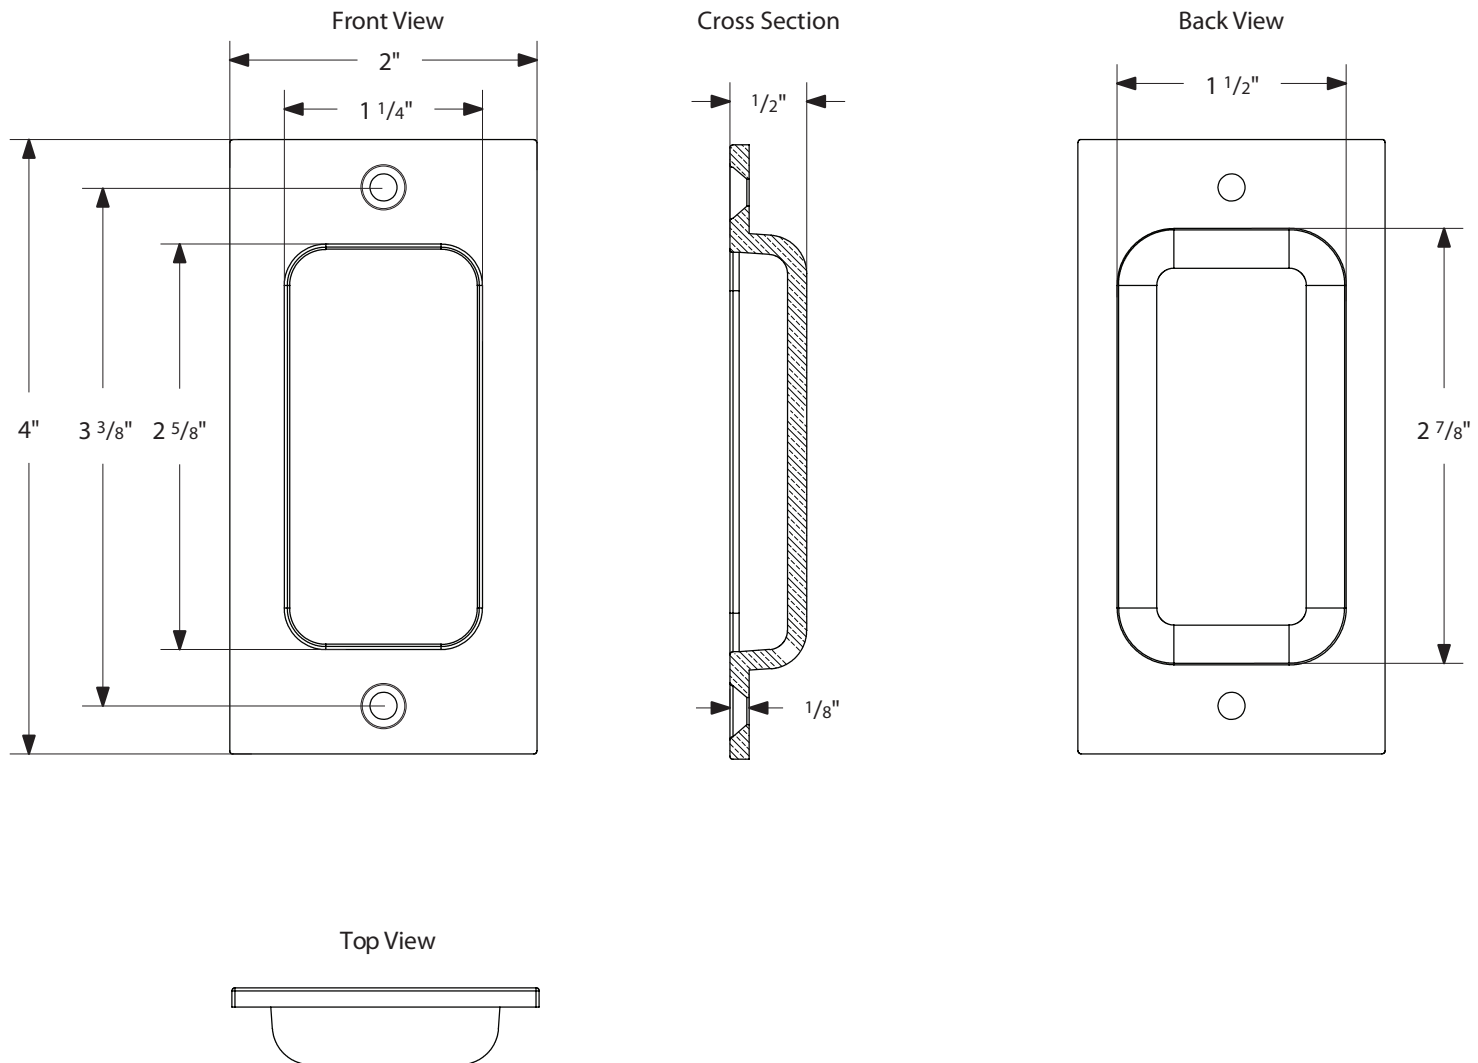

Sandcast Bronze Rustic Modern Rectangular Flush Pull - 4"

*Note: For general info only. Not drawn to scale. Do not use as a drilling template.

Sandcast Bronze Rustic Modern Rectangular Flush Pull - 6"

*Note: For general info only. Not drawn to scale. Do not use as a drilling template.

Sandcast Bronze Rustic Modern Rectangular Flush Pull - 8"

*Note: For general info only. Not drawn to scale. Do not use as a drilling template.

Sandcast Bronze Rustic Modern Rectangular Flush Pull - 10"

*Note: For general info only. Not drawn to scale. Do not use as a drilling template.