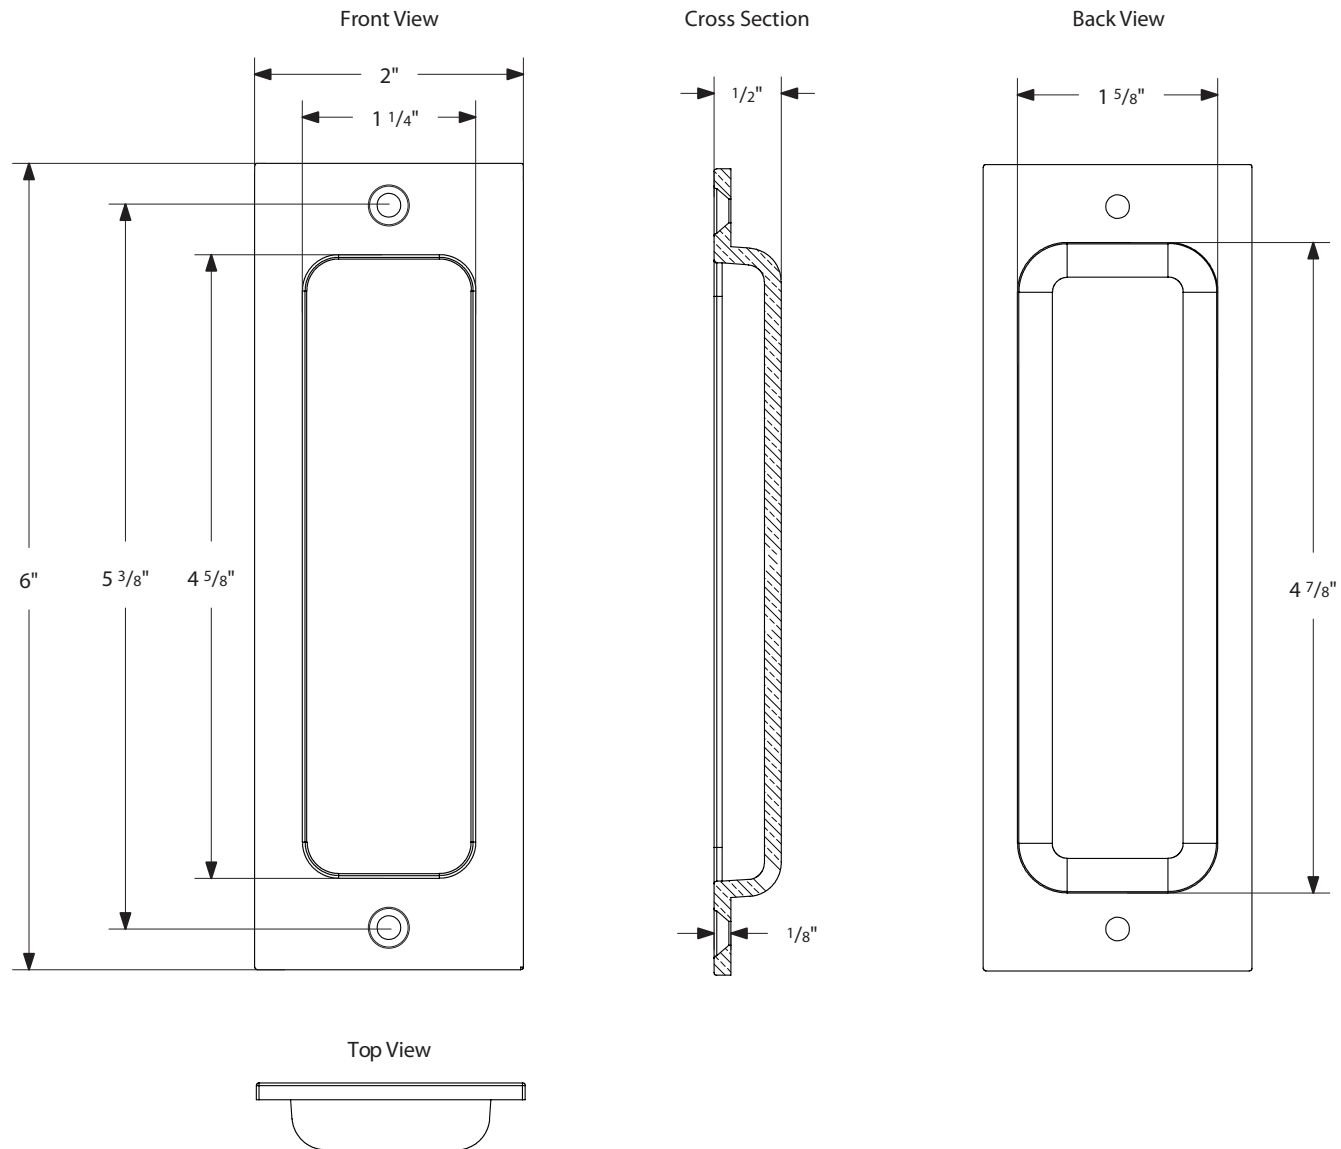

Sandcast Bronze Rustic Modern Rectangular Flush Pull - 4"

*Note: For general info only. Not drawn to scale. Do not use as a drilling template.

Sandcast Bronze Rustic Modern Rectangular Flush Pull - 6"

*Note: For general info only. Not drawn to scale. Do not use as a drilling template.

Sandcast Bronze Rustic Modern Rectangular Flush Pull - 8"

*Note: For general info only. Not drawn to scale. Do not use as a drilling template.

Sandcast Bronze Rustic Modern Rectangular Flush Pull - 10"

*Note: For general info only. Not drawn to scale. Do not use as a drilling template.