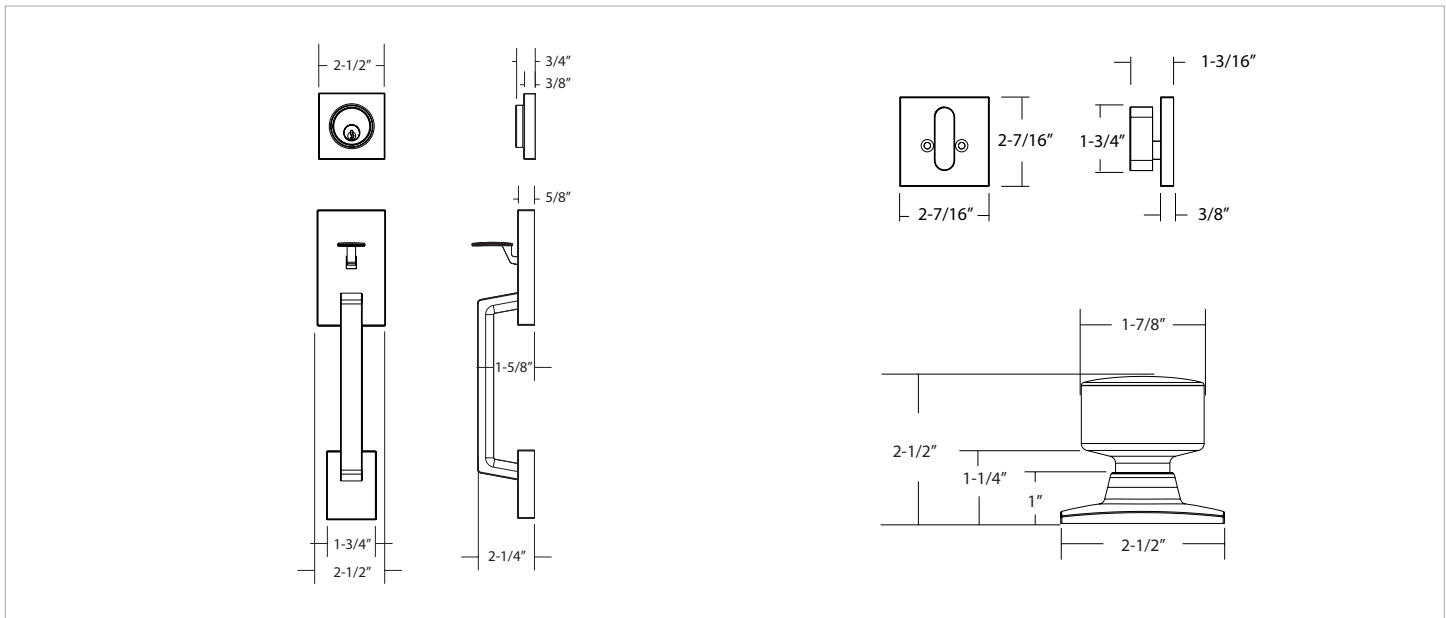

Door Specs	2-1/8" Face Bore, 1" Edge Bore 5-1/2" Center to Center Door Prep 1" x 2-1/4" Radius Corner

Latch	2-3/8" or 2-3/4" Adjustable latch, Radius Corner

Door Thickness	1-3/8" to 1-3/4"

Cylinder	SC1 KW1 Optional WR5 Optional

Handing	Universal handing