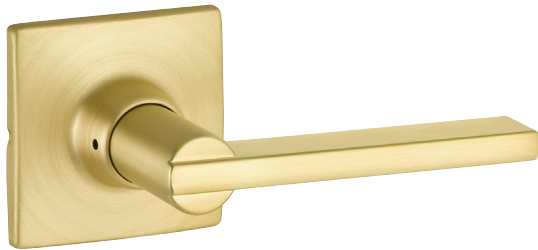

# EXPRESSIONS™ SERIES

Rosette  
Lever  
Finishes

**Marcel**  
Nils  
Satin Brass (US4)  
Satin Nickel (US15)  
Flat Black (US19)  
Polished Chrome (US26)

Door Specs 2-1/8" Face Bore, 1" Edge Bore  
1" x 2-1/4" Radius Corner

Latch 2-3/8" or 2-3/4" Adjustable latch,  
Radius Corner

Door Thickness 1-3/8" to 1-3/4"

Cylinder SC1  
KW1 Optional  
WR5 Optional

Handing Universal handing