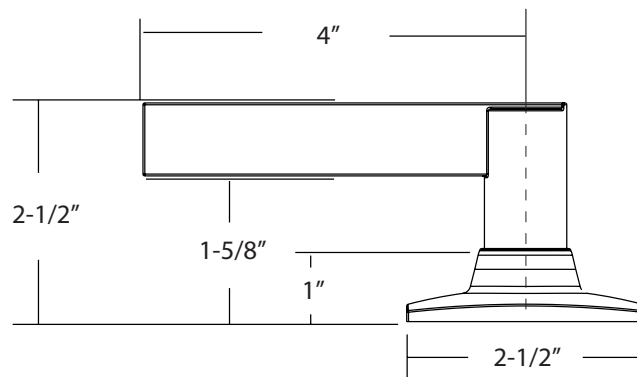

# EXPRESSIONS™ SERIES

Rosette  
Lever  
Finishes

**Marcel**  
Nils  
Satin Brass (US4)  
Satin Nickel (US15)  
Flat Black (US19)  
Polished Chrome (US26)

Door Specs 2-1/8" Face Bore, 1" Edge Bore  
1" x 2-1/4" Radius Corner

Latch 2-3/8" or 2-3/4" Adjustable latch,  
Radius Corner

Door Thickness 1-3/8" to 1-3/4"

Cylinder SC1  
KW1 Optional  
WR5 Optional

Handing Universal handing