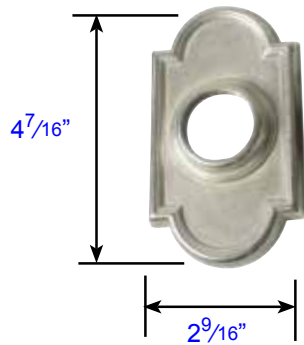

\* Specify Door Handing and Thickness when ordering  
 \* For thicker doors, must order with Extension Kit

Disk Key-in Rosette

Square Key-in Rosette

Modern Rectangular Key-in Rosette

• Space between rosette and knob is approx. 1"

\* Specify Door Thickness when ordering  
 \* Extension Kit not available separately

Cortina Lever (C)

Rope Lever (RL)

Luzern Lever (LU)

**Door Thickness Specifications:**

- Standard Door Thickness: 1 1/4" - 2 1/16"
- Extended Door Thickness Range: 2 1/16" - 2 3/4"

- \* Specify Door Thickness when ordering
- \* Extension Kit not available separately

**Door Thickness Specifications:**

- Standard Door Thickness: 1<sup>1</sup>/<sub>4</sub>" - 2<sup>1</sup>/<sub>16</sub>"
- Extended Door Thickness Range: 2<sup>1</sup>/<sub>16</sub>" - 2<sup>3</sup>/<sub>4</sub>"

- \* Specify Door Thickness when ordering
- \* Extension Kit not available separately

3/4" Thickness

4<sup>1</sup>/<sub>2</sub>"

3/4" Thickness