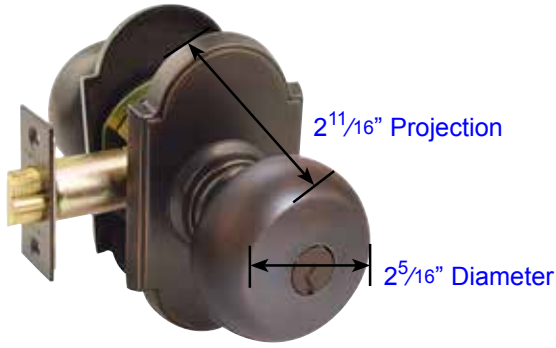

\* For thicker doors, must order with Extension Kit

Disc Key-in  
Rosette

Helios Lever (HLO)

**Door Thickness Specifications:**

- Standard Door Thickness: 1 1/4" - 2 1/16"
- Extended Door Thickness Range: 2 1/16" - 2 3/4"

\* Specify Door Handing and Thickness when ordering  
 \* For thicker doors, must order with Extension Kit

Disk Key-in Rosette

Square Key-in Rosette

Modern Rectangular Key-in Rosette

• Space between rosette and knob is approx. 1"

Waverly Knob (W)

• Space between rosette and knob is approx. 1"

Rope Knob (RK)

• Space between rosette and knob is approx. 1"

Round Knob (ROU)

**Door Thickness Specifications:**

- Standard Door Thickness: 1 1/4" - 2 1/16"
- Extended Door Thickness Range: 2 1/16" - 2 3/4"

\* Specify Door Thickness when ordering  
 \* Extension Kit not available separately

Cortina Lever (C)

Rope Lever (RL)

Luzern Lever (LU)

**Door Thickness Specifications:**

- Standard Door Thickness: 1 1/4" - 2 1/16"
- Extended Door Thickness Range: 2 1/16" - 2 3/4"