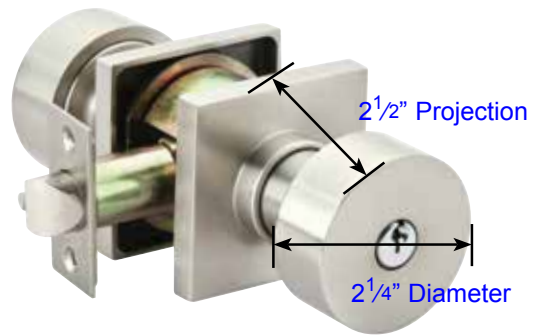

\* For thicker doors, must order with Extension Kit

Disc Key-in  
Rosette

Helios Lever (HLO)

**Door Thickness Specifications:**

- Standard Door Thickness: 1 1/4" - 2 1/16"
- Extended Door Thickness Range: 2 1/16" - 2 3/4"

\* Specify Door Handing and Thickness when ordering  
 \* For thicker doors, must order with Extension Kit

Disk Key-in Rosette

Square Key-in Rosette

Modern Rectangular Key-in Rosette

• Space between rosette and knob is approx. 1"

Waverly Knob (W)

• Space between rosette and knob is approx. 1"

Rope Knob (RK)

• Space between rosette and knob is approx. 1"

Round Knob (ROU)

**Door Thickness Specifications:**

- Standard Door Thickness: 1 1/4" - 2 1/16"
- Extended Door Thickness Range: 2 1/16" - 2 3/4"

\* Specify Door Thickness when ordering  
 \* Extension Kit not available separately

Cortina Lever (C)

Rope Lever (RL)

Luzern Lever (LU)

**Door Thickness Specifications:**

- Standard Door Thickness: 1 1/4" - 2 1/16"
- Extended Door Thickness Range: 2 1/16" - 2 3/4"