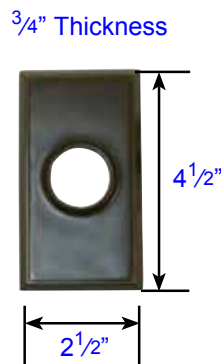

\* Specify Door Handing and Thickness when ordering  
 \* For thicker doors, must order with Extension Kit

Disk Key-in Rosette

Square Key-in Rosette

Modern Rectangular Key-in Rosette

• Space between rosette and knob is approx. 1"

Waverly Knob (W)

• Space between rosette and knob is approx. 1"

Rope Knob (RK)

• Space between rosette and knob is approx. 1"

Round Knob (ROU)

**Door Thickness Specifications:**

- Standard Door Thickness: 1 1/4" - 2 1/16"
- Extended Door Thickness Range: 2 1/16" - 2 3/4"

\* Specify Door Thickness when ordering  
 \* Extension Kit not available separately

Cortina Lever (C)

Rope Lever (RL)

Luzern Lever (LU)

**Door Thickness Specifications:**

- Standard Door Thickness: 1 1/4" - 2 1/16"
- Extended Door Thickness Range: 2 1/16" - 2 3/4"

- \* Specify Door Thickness when ordering
- \* Extension Kit not available separately

**Door Thickness Specifications:**

- Standard Door Thickness: 1 1/4" 2 1/16"
- Extended Door Thickness Range: 2 1/16" 2 3/4"