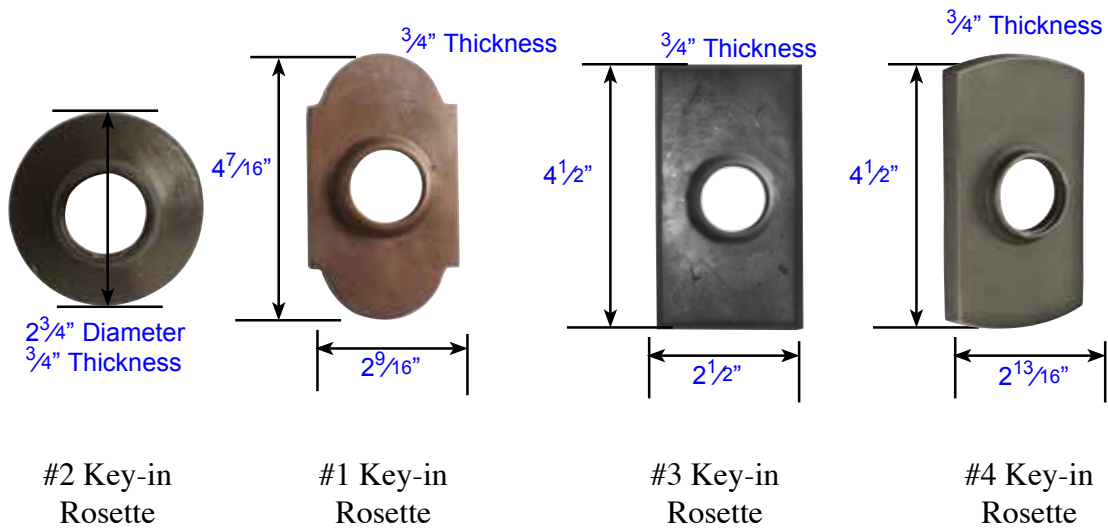

Door Thickness Specifications:

- Standard Door Thickness: 1 1/4" 2 1/16"
- Extended Door Thickness Range: 2 1/16" 2 3/4"

- Specify Door Thickness when ordering
- Extension Kit not available separately