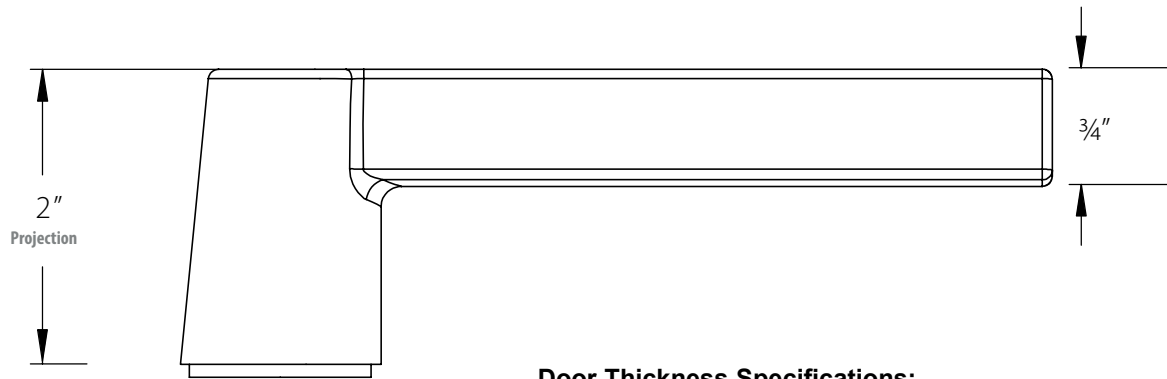

Hanover Lever (HN)

**Door Thickness Specifications:**

- Standard Door Thickness:  $1\frac{1}{4}$ " -  $2\frac{1}{16}$ "
- Extended Door Thickness Range:  $2\frac{1}{16}$ " -  $2\frac{3}{4}$ "

\* Specify Door Thickness when ordering

\* For thicker doors, must order with Extension Kit

Disc Key-in  
Rosette

Helios Lever (HLO)

**Door Thickness Specifications:**

- Standard Door Thickness: 1 1/4" - 2 1/16"
- Extended Door Thickness Range: 2 1/16" - 2 3/4"

\* Specify Door Handing and Thickness when ordering  
 \* For thicker doors, must order with Extension Kit

Disk Key-in Rosette

Square Key-in Rosette

Modern Rectangular Key-in Rosette

• Space between rosette and knob is approx. 1"

Waverly Knob (W)

• Space between rosette and knob is approx. 1"

Rope Knob (RK)

• Space between rosette and knob is approx. 1"

Round Knob (ROU)

**Door Thickness Specifications:**

- Standard Door Thickness: 1 1/4" - 2 1/16"
- Extended Door Thickness Range: 2 1/16" - 2 3/4"