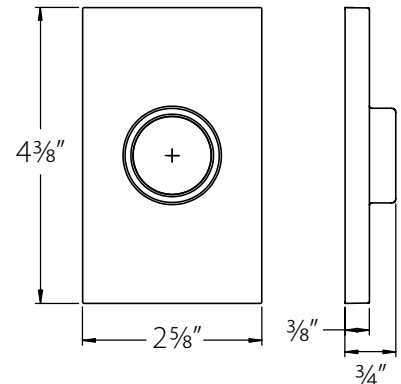

\* For thicker doors, must order with Extension Kit

Disc Key-in  
Rosette

Helios Lever (HLO)

**Door Thickness Specifications:**

- Standard Door Thickness: 1 1/4" - 2 1/16"
- Extended Door Thickness Range: 2 1/16" - 2 3/4"

\* Specify Door Handing and Thickness when ordering  
 \* For thicker doors, must order with Extension Kit

Disk Key-in Rosette

Square Key-in Rosette

Modern Rectangular Key-in Rosette

• Space between rosette and knob is approx. 1"

Waverly Knob (W)

• Space between rosette and knob is approx. 1"

Rope Knob (RK)

• Space between rosette and knob is approx. 1"

Round Knob (ROU)

**Door Thickness Specifications:**

- Standard Door Thickness: 1 1/4" - 2 1/16"
- Extended Door Thickness Range: 2 1/16" - 2 3/4"

\* Specify Door Thickness when ordering  
 \* Extension Kit not available separately

Cortina Lever (C)

Rope Lever (RL)

Luzern Lever (LU)

**Door Thickness Specifications:**

- Standard Door Thickness: 1 1/4" - 2 1/16"
- Extended Door Thickness Range: 2 1/16" - 2 3/4"