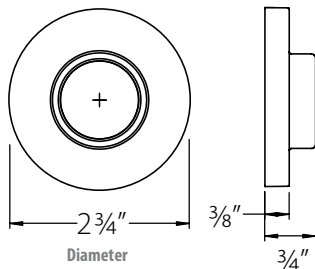

Hanover Lever (HN)

**Door Thickness Specifications:**

- Standard Door Thickness:  $1\frac{1}{4}$ " -  $2\frac{1}{16}$ "
- Extended Door Thickness Range:  $2\frac{1}{16}$ " -  $2\frac{3}{4}$ "

\* Specify Door Thickness when ordering

\* For thicker doors, must order with Extension Kit

Disc Key-in  
Rosette

Helios Lever (HLO)

**Door Thickness Specifications:**

- Standard Door Thickness: 1 1/4" - 2 1/16"
- Extended Door Thickness Range: 2 1/16" - 2 3/4"

\* Specify Door Handing and Thickness when ordering  
 \* For thicker doors, must order with Extension Kit

Disk Key-in Rosette

Square Key-in Rosette

Modern Rectangular Key-in Rosette

• Space between rosette and knob is approx. 1"

Waverly Knob (W)

• Space between rosette and knob is approx. 1"

Rope Knob (RK)

• Space between rosette and knob is approx. 1"

Round Knob (ROU)

**Door Thickness Specifications:**

- Standard Door Thickness: 1 1/4" - 2 1/16"
- Extended Door Thickness Range: 2 1/16" - 2 3/4"