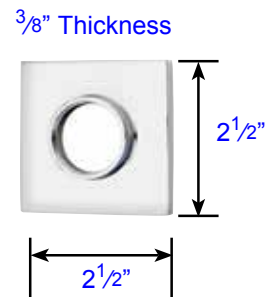

\* Specify Door Handing and Thickness when ordering  
 \* For thicker doors, must order with Extension Kit

Disk Key-in Rosette

Square Key-in Rosette

Modern Rectangular Key-in Rosette

• Space between rosette and knob is approx. 1"

Waverly Knob (W)

• Space between rosette and knob is approx. 1"

Rope Knob (RK)

• Space between rosette and knob is approx. 1"

Round Knob (ROU)

**Door Thickness Specifications:**

- Standard Door Thickness: 1 1/4" - 2 1/16"
- Extended Door Thickness Range: 2 1/16" - 2 3/4"

\* Specify Door Thickness when ordering  
 \* Extension Kit not available separately

Cortina Lever (C)

Rope Lever (RL)

Luzern Lever (LU)

**Door Thickness Specifications:**

- Standard Door Thickness: 1 1/4" - 2 1/16"
- Extended Door Thickness Range: 2 1/16" - 2 3/4"

- \* Specify Door Thickness when ordering
- \* Extension Kit not available separately

**Door Thickness Specifications:**

- Standard Door Thickness: 1 1/4" 2 1/16"
- Extended Door Thickness Range: 2 1/16" 2 3/4"