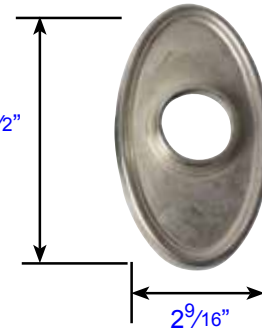

\* Specify Door Thickness when ordering  
 \* Extension Kit not available separately

Cortina Lever (C)

Rope Lever (RL)

Luzern Lever (LU)

**Door Thickness Specifications:**

- Standard Door Thickness: 1 1/4" - 2 1/16"
- Extended Door Thickness Range: 2 1/16" - 2 3/4"

- \* Specify Door Thickness when ordering
- \* Extension Kit not available separately

**Door Thickness Specifications:**

- Standard Door Thickness: 1 1/4" 2 1/16"
- Extended Door Thickness Range: 2 1/16" 2 3/4"

- \* Specify Door Thickness when ordering
- \* Extension Kit not available separately

**Door Thickness Specifications:**

- Standard Door Thickness: 1<sup>1</sup>/<sub>4</sub>" - 2<sup>1</sup>/<sub>16</sub>"
- Extended Door Thickness Range: 2<sup>1</sup>/<sub>16</sub>" - 2<sup>3</sup>/<sub>4</sub>"

- \* Specify Door Thickness when ordering
- \* Extension Kit not available separately

3/4" Thickness

4<sup>1</sup>/<sub>2</sub>"

3/4" Thickness