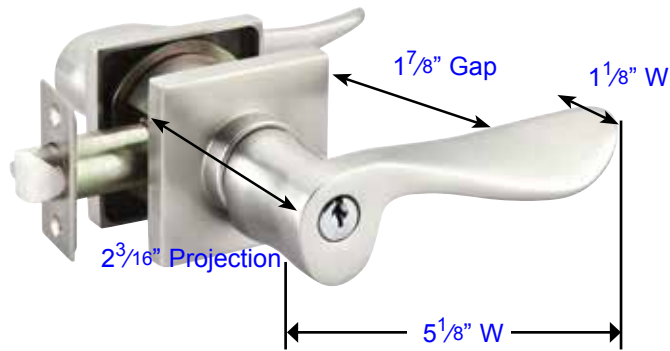

Waverly Knob (W)

• Space between rosette and knob is approx. 1"

Rope Knob (RK)

• Space between rosette and knob is approx. 1"

Round Knob (ROU)

**Door Thickness Specifications:**

- Standard Door Thickness: 1 1/4" - 2 1/16"
- Extended Door Thickness Range: 2 1/16" - 2 3/4"

\* Specify Door Thickness when ordering  
 \* Extension Kit not available separately

Cortina Lever (C)

Rope Lever (RL)

Luzern Lever (LU)

**Door Thickness Specifications:**

- Standard Door Thickness: 1 1/4" - 2 1/16"
- Extended Door Thickness Range: 2 1/16" - 2 3/4"

- \* Specify Door Thickness when ordering
- \* Extension Kit not available separately

**Door Thickness Specifications:**

- Standard Door Thickness: 1 1/4" 2 1/16"
- Extended Door Thickness Range: 2 1/16" 2 3/4"