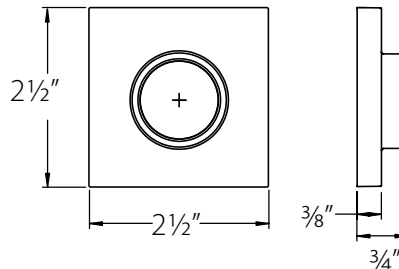

Hanover Lever (HN)

**Door Thickness Specifications:**

- Standard Door Thickness:  $1\frac{1}{4}$ " -  $2\frac{1}{16}$ "
- Extended Door Thickness Range:  $2\frac{1}{16}$ " -  $2\frac{3}{4}$ "

\* Specify Door Thickness when ordering

\* For thicker doors, must order with Extension Kit

Disc Key-in  
Rosette

Helios Lever (HLO)

**Door Thickness Specifications:**

- Standard Door Thickness: 1 1/4" - 2 1/16"
- Extended Door Thickness Range: 2 1/16" - 2 3/4"

\* Specify Door Handing and Thickness when ordering  
 \* For thicker doors, must order with Extension Kit

Disk Key-in Rosette

Square Key-in Rosette

Modern Rectangular Key-in Rosette

• Space between rosette and knob is approx. 1"

Waverly Knob (W)

• Space between rosette and knob is approx. 1"

Rope Knob (RK)

• Space between rosette and knob is approx. 1"

Round Knob (ROU)

**Door Thickness Specifications:**

- Standard Door Thickness: 1 1/4" - 2 1/16"
- Extended Door Thickness Range: 2 1/16" - 2 3/4"