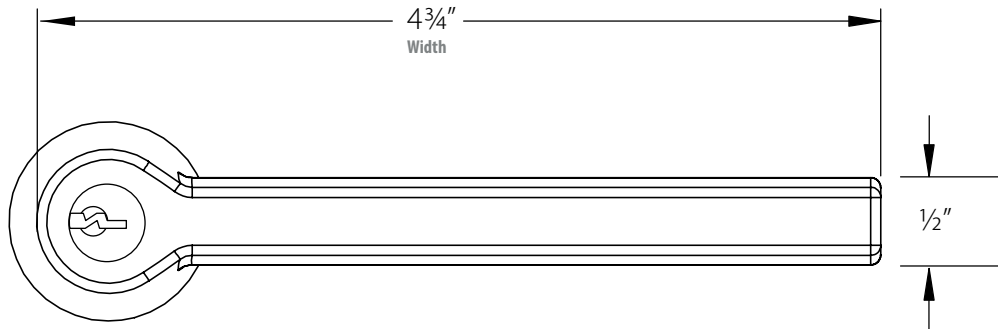

Hanover Lever (HN)

**Door Thickness Specifications:**

- Standard Door Thickness:  $1\frac{1}{4}$ " -  $2\frac{1}{16}$ "
- Extended Door Thickness Range:  $2\frac{1}{16}$ " -  $2\frac{3}{4}$ "

\* Specify Door Thickness when ordering

\* For thicker doors, must order with Extension Kit

Disc Key-in  
Rosette

Helios Lever (HLO)

**Door Thickness Specifications:**

- Standard Door Thickness: 1 1/4" - 2 1/16"
- Extended Door Thickness Range: 2 1/16" - 2 3/4"

\* Specify Door Handing and Thickness when ordering  
 \* For thicker doors, must order with Extension Kit

Disk Key-in Rosette

Square Key-in Rosette

Modern Rectangular Key-in Rosette

• Space between rosette and knob is approx. 1"

Waverly Knob (W)

• Space between rosette and knob is approx. 1"

Rope Knob (RK)

• Space between rosette and knob is approx. 1"

Round Knob (ROU)

**Door Thickness Specifications:**

- Standard Door Thickness: 1 1/4" - 2 1/16"
- Extended Door Thickness Range: 2 1/16" - 2 3/4"