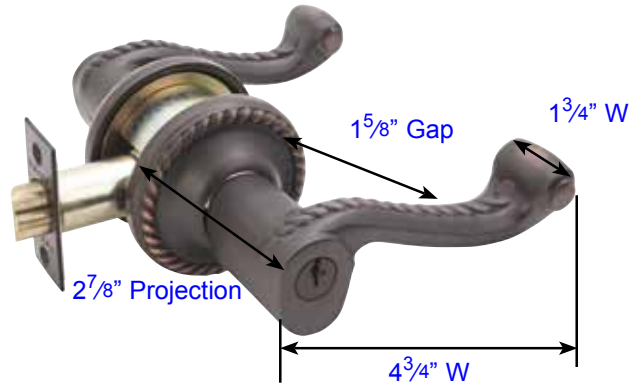

\* Specify Door Handing and Thickness when ordering  
 \* For thicker doors, must order with Extension Kit

Disk Key-in Rosette

Square Key-in Rosette

Modern Rectangular Key-in Rosette

• Space between rosette and knob is approx. 1"

Waverly Knob (W)

• Space between rosette and knob is approx. 1"

Rope Knob (RK)

• Space between rosette and knob is approx. 1"

Round Knob (ROU)

**Door Thickness Specifications:**

- Standard Door Thickness: 1 1/4" - 2 1/16"
- Extended Door Thickness Range: 2 1/16" - 2 3/4"

\* Specify Door Thickness when ordering  
 \* Extension Kit not available separately

Cortina Lever (C)

Rope Lever (RL)

Luzern Lever (LU)

**Door Thickness Specifications:**

- Standard Door Thickness: 1 1/4" - 2 1/16"
- Extended Door Thickness Range: 2 1/16" - 2 3/4"