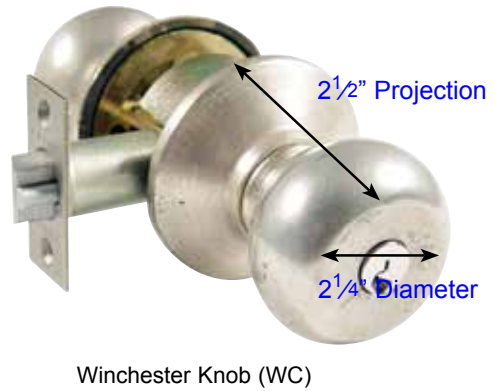

Waverly Knob (W)

• Space between rosette and knob is approx. 1"

Rope Knob (RK)

• Space between rosette and knob is approx. 1"

Round Knob (ROU)

**Door Thickness Specifications:**

- Standard Door Thickness: 1 1/4" - 2 1/16"
- Extended Door Thickness Range: 2 1/16" - 2 3/4"

\* Specify Door Thickness when ordering  
 \* Extension Kit not available separately

Cortina Lever (C)

Rope Lever (RL)

Luzern Lever (LU)

**Door Thickness Specifications:**

- Standard Door Thickness: 1 1/4" - 2 1/16"
- Extended Door Thickness Range: 2 1/16" - 2 3/4"

- \* Specify Door Thickness when ordering
- \* Extension Kit not available separately

**Door Thickness Specifications:**

- Standard Door Thickness: 1 1/4" 2 1/16"
- Extended Door Thickness Range: 2 1/16" 2 3/4"