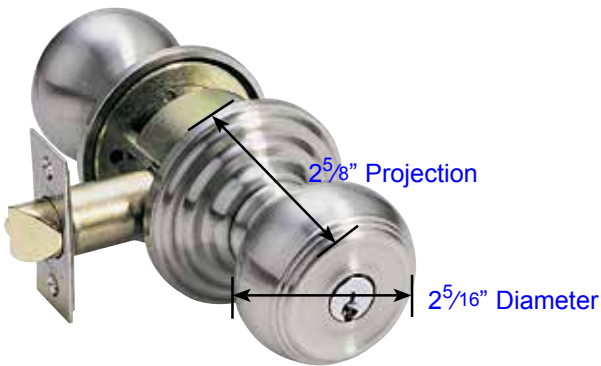

\* For thicker doors, must order with Extension Kit

Disc Key-in  
Rosette

Helios Lever (HLO)

**Door Thickness Specifications:**

- Standard Door Thickness: 1 1/4" - 2 1/16"
- Extended Door Thickness Range: 2 1/16" - 2 3/4"

\* Specify Door Handing and Thickness when ordering  
 \* For thicker doors, must order with Extension Kit

Disk Key-in Rosette

Square Key-in Rosette

Modern Rectangular Key-in Rosette

• Space between rosette and knob is approx. 1"

Waverly Knob (W)

• Space between rosette and knob is approx. 1"

Rope Knob (RK)

• Space between rosette and knob is approx. 1"

Round Knob (ROU)

**Door Thickness Specifications:**

- Standard Door Thickness: 1 1/4" - 2 1/16"
- Extended Door Thickness Range: 2 1/16" - 2 3/4"

\* Specify Door Thickness when ordering  
 \* Extension Kit not available separately

Cortina Lever (C)

Rope Lever (RL)

Luzern Lever (LU)

**Door Thickness Specifications:**

- Standard Door Thickness: 1 1/4" - 2 1/16"
- Extended Door Thickness Range: 2 1/16" - 2 3/4"