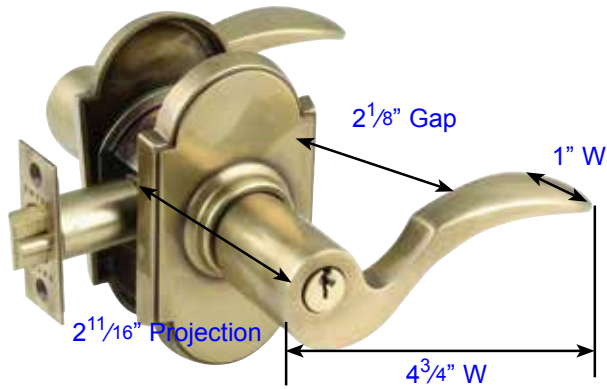

\* Specify Door Handing and Thickness when ordering  
 \* For thicker doors, must order with Extension Kit

Disk Key-in Rosette

Square Key-in Rosette

Modern Rectangular Key-in Rosette

• Space between rosette and knob is approx. 1"

Waverly Knob (W)

• Space between rosette and knob is approx. 1"

Rope Knob (RK)

• Space between rosette and knob is approx. 1"

Round Knob (ROU)

**Door Thickness Specifications:**

- Standard Door Thickness: 1 1/4" - 2 1/16"
- Extended Door Thickness Range: 2 1/16" - 2 3/4"

\* Specify Door Thickness when ordering  
 \* Extension Kit not available separately

Cortina Lever (C)

Rope Lever (RL)

Luzern Lever (LU)

**Door Thickness Specifications:**

- Standard Door Thickness: 1 1/4" - 2 1/16"
- Extended Door Thickness Range: 2 1/16" - 2 3/4"