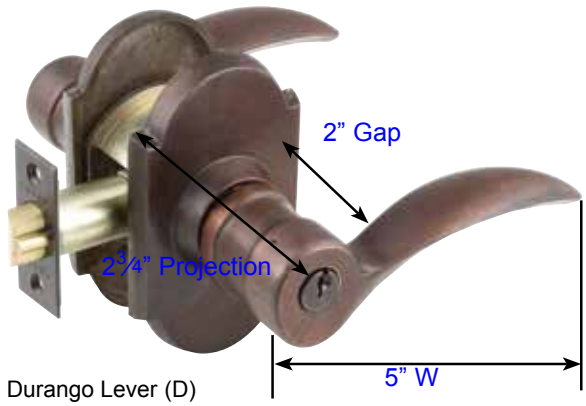

Waverly Knob (W)

• Space between rosette and knob is approx. 1"

Rope Knob (RK)

• Space between rosette and knob is approx. 1"

Round Knob (ROU)

**Door Thickness Specifications:**

- Standard Door Thickness: 1 1/4" - 2 1/16"
- Extended Door Thickness Range: 2 1/16" - 2 3/4"

\* Specify Door Thickness when ordering  
 \* Extension Kit not available separately

Cortina Lever (C)

Rope Lever (RL)

Luzern Lever (LU)

**Door Thickness Specifications:**

- Standard Door Thickness: 1 1/4" - 2 1/16"
- Extended Door Thickness Range: 2 1/16" - 2 3/4"

- \* Specify Door Thickness when ordering
- \* Extension Kit not available separately

**Door Thickness Specifications:**

- Standard Door Thickness: 1 1/4" 2 1/16"
- Extended Door Thickness Range: 2 1/16" 2 3/4"