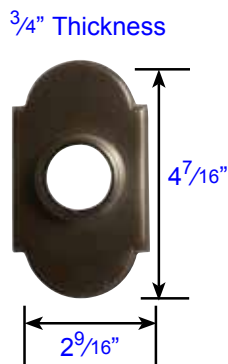

\* Specify Door Handing and Thickness when ordering  
 \* For thicker doors, must order with Extension Kit

Disk Key-in Rosette

Square Key-in Rosette

Modern Rectangular Key-in Rosette

• Space between rosette and knob is approx. 1"

Waverly Knob (W)

• Space between rosette and knob is approx. 1"

Rope Knob (RK)

• Space between rosette and knob is approx. 1"

Round Knob (ROU)

**Door Thickness Specifications:**

- Standard Door Thickness: 1 1/4" - 2 1/16"
- Extended Door Thickness Range: 2 1/16" - 2 3/4"

\* Specify Door Thickness when ordering  
 \* Extension Kit not available separately

Cortina Lever (C)

Rope Lever (RL)

Luzern Lever (LU)

**Door Thickness Specifications:**

- Standard Door Thickness: 1 1/4" - 2 1/16"
- Extended Door Thickness Range: 2 1/16" - 2 3/4"

- \* Specify Door Thickness when ordering
- \* Extension Kit not available separately

**Door Thickness Specifications:**

- Standard Door Thickness: 1 1/4" 2 1/16"
- Extended Door Thickness Range: 2 1/16" 2 3/4"