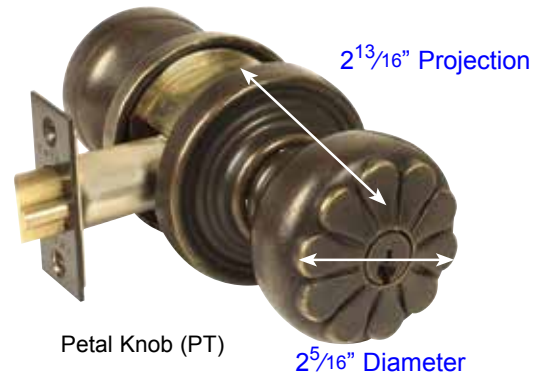

Door Thickness Specifications:

- Standard Door Thickness: 1¹/₄" - 2¹/₁₆"
- Extended Door Thickness Range: 2¹/₁₆" - 2³/₄"

- Specify Door Thickness when ordering
- Extension Kit not available separately

3/4" Thickness

4¹/₂"

3/4" Thickness