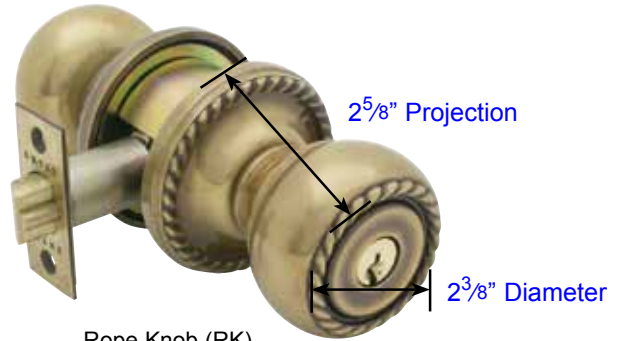

\* For thicker doors, must order with Extension Kit

Disc Key-in  
Rosette

Helios Lever (HLO)

**Door Thickness Specifications:**

- Standard Door Thickness: 1 1/4" - 2 1/16"
- Extended Door Thickness Range: 2 1/16" - 2 3/4"

\* Specify Door Handing and Thickness when ordering  
 \* For thicker doors, must order with Extension Kit

Disk Key-in Rosette

Square Key-in Rosette

Modern Rectangular Key-in Rosette

• Space between rosette and knob is approx. 1"

Waverly Knob (W)

• Space between rosette and knob is approx. 1"

Rope Knob (RK)

• Space between rosette and knob is approx. 1"

Round Knob (ROU)

**Door Thickness Specifications:**

- Standard Door Thickness: 1 1/4" - 2 1/16"
- Extended Door Thickness Range: 2 1/16" - 2 3/4"

\* Specify Door Thickness when ordering  
 \* Extension Kit not available separately

Cortina Lever (C)

Rope Lever (RL)

Luzern Lever (LU)

**Door Thickness Specifications:**

- Standard Door Thickness: 1 1/4" - 2 1/16"
- Extended Door Thickness Range: 2 1/16" - 2 3/4"