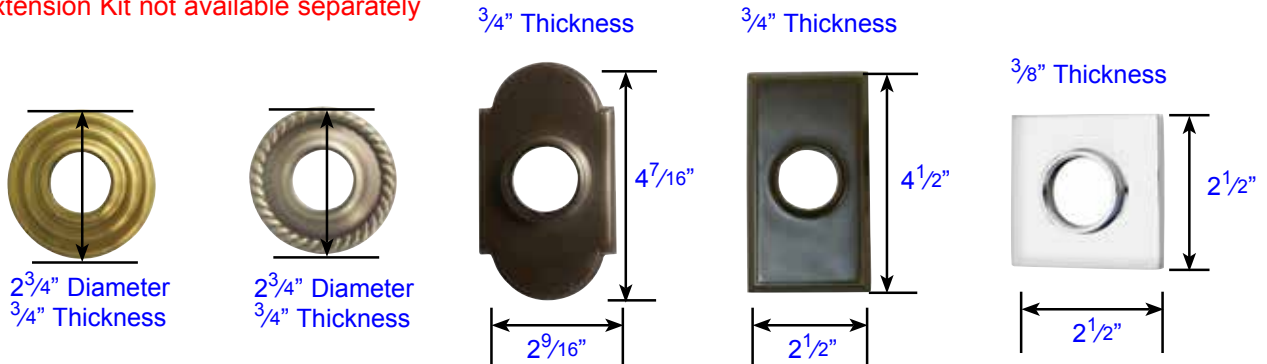

Waverly Knob (W)

• Space between rosette and knob is approx. 1"

Rope Knob (RK)

• Space between rosette and knob is approx. 1"

Round Knob (ROU)

**Door Thickness Specifications:**

- Standard Door Thickness: 1 1/4" - 2 1/16"
- Extended Door Thickness Range: 2 1/16" - 2 3/4"

\* Specify Door Thickness when ordering  
 \* Extension Kit not available separately

Cortina Lever (C)

Rope Lever (RL)

Luzern Lever (LU)

**Door Thickness Specifications:**

- Standard Door Thickness: 1 1/4" - 2 1/16"
- Extended Door Thickness Range: 2 1/16" - 2 3/4"