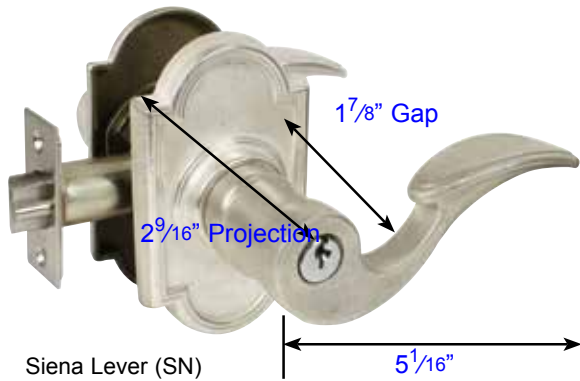

\* Specify Door Thickness when ordering  
 \* Extension Kit not available separately

Cortina Lever (C)

Rope Lever (RL)

Luzern Lever (LU)

**Door Thickness Specifications:**

- Standard Door Thickness: 1 1/4" - 2 1/16"
- Extended Door Thickness Range: 2 1/16" - 2 3/4"

- \* Specify Door Thickness when ordering
- \* Extension Kit not available separately

**Door Thickness Specifications:**

- Standard Door Thickness: 1 1/4" 2 1/16"
- Extended Door Thickness Range: 2 1/16" 2 3/4"

- \* Specify Door Thickness when ordering
- \* Extension Kit not available separately

**Door Thickness Specifications:**

- Standard Door Thickness: 1<sup>1</sup>/<sub>4</sub>" - 2<sup>1</sup>/<sub>16</sub>"
- Extended Door Thickness Range: 2<sup>1</sup>/<sub>16</sub>" - 2<sup>3</sup>/<sub>4</sub>"