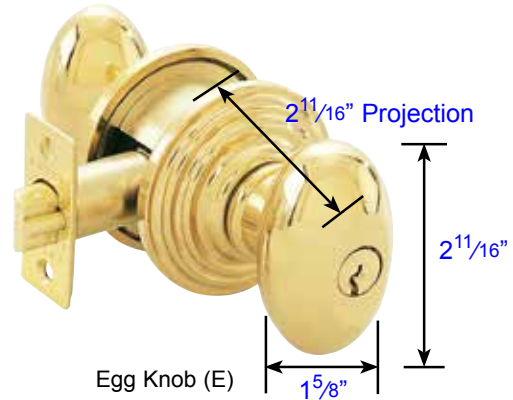

\* For thicker doors, must order with Extension Kit

Disc Key-in  
Rosette

Helios Lever (HLO)

**Door Thickness Specifications:**

- Standard Door Thickness: 1 1/4" - 2 1/16"
- Extended Door Thickness Range: 2 1/16" - 2 3/4"

\* Specify Door Handing and Thickness when ordering  
 \* For thicker doors, must order with Extension Kit

Disk Key-in Rosette

Square Key-in Rosette

Modern Rectangular Key-in Rosette

• Space between rosette and knob is approx. 1"

Waverly Knob (W)

• Space between rosette and knob is approx. 1"

Rope Knob (RK)

• Space between rosette and knob is approx. 1"

Round Knob (ROU)

**Door Thickness Specifications:**

- Standard Door Thickness: 1 1/4" - 2 1/16"
- Extended Door Thickness Range: 2 1/16" - 2 3/4"

\* Specify Door Thickness when ordering  
 \* Extension Kit not available separately

Cortina Lever (C)

Rope Lever (RL)

Luzern Lever (LU)

**Door Thickness Specifications:**

- Standard Door Thickness: 1 1/4" - 2 1/16"
- Extended Door Thickness Range: 2 1/16" - 2 3/4"