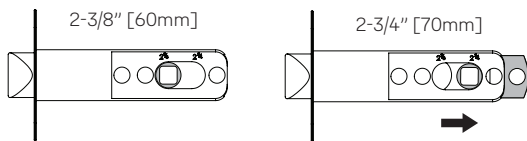

1. Door Prep • Prepare la Puerta

2. Select Proper Backset • Seleccione distancia apropiada

DEADBOLT LATCH
PESTILLO CERROJO

PASSAGE LATCH
PESTILLO PASAJE

3. Install the Latch, Strike, and Dust Box • Instale el pestillo, las placas, y caja antipolvo

4. Install Deadbolt • Instale el Cerrojo

5. Install Exterior Handle and Interior Knob/Lever • Instale la manija y la perilla/manija interior

600 Baldwin Park Blvd., City of Industry, CA 91746
yalehome.com 1-800-356-2741

© Copyright 2020. All rights reserved.
Reproduction in whole or in part without the
express written permission of ASSA ABLOY
Residential Group is prohibited.