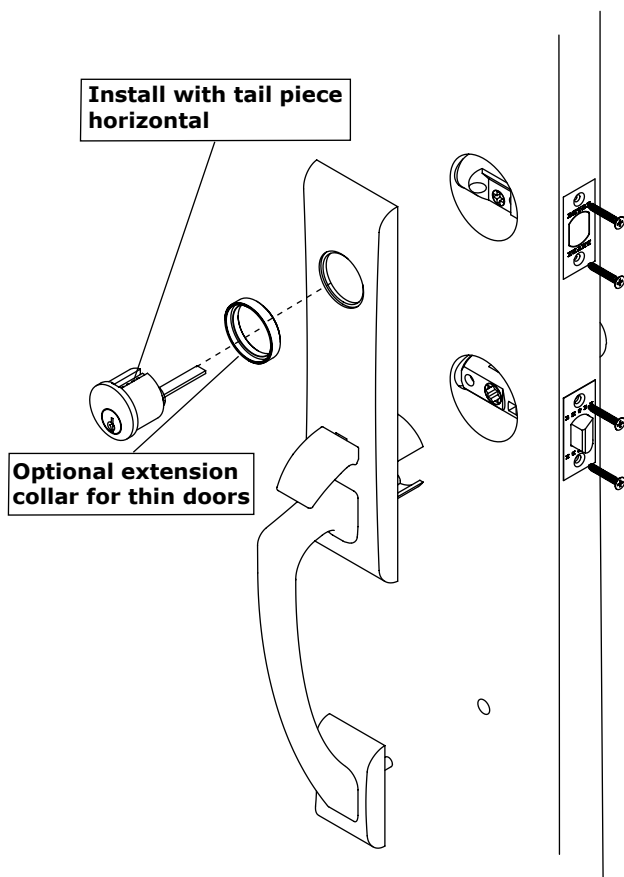

**Installation Guide for:**  
**Tubular Monolithic & Full Length Entry Set - Single Cylinder**

**1. Door Prep**

**2. Door Jamb Prep**

**3. Outside Installation**

Plates and grips vary depending on style.

**4. Inside Installation**

**Installation Guide - Tubular Monolithic Entry Set Dummy**

1. Door Prep

2. Install Entry Set

**Installation Guide - Tubular Sectional Entry Set Dummy**

1. Door Prep

2. Install Entry Set