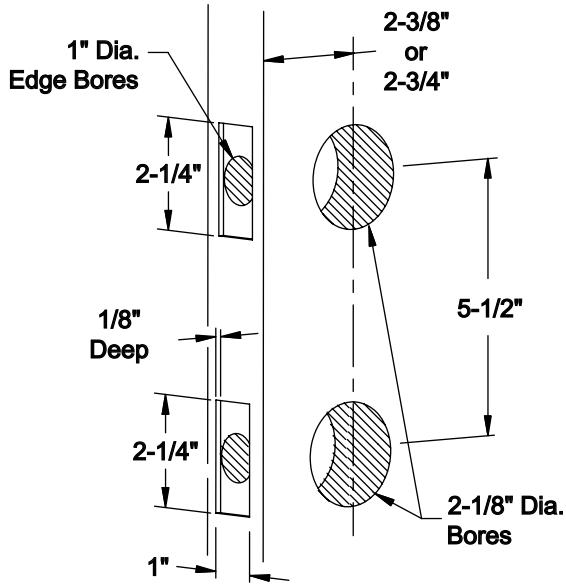

**Installation Guide for:**  
**Tubular Monolithic & Full Length Entry Set - Single Cylinder**

**1. Door Prep**

**2. Door Jamb Prep**

**3. Outside Installation**

Plates and grips vary depending on style.

**4. Inside Installation**

**Installation Guide - Tubular Monolithic Entry Set Dummy**

1. Door Prep

2. Install Entry Set

**Installation Guide - Tubular Sectional Entry Set Dummy**

1. Door Prep

2. Install Entry Set