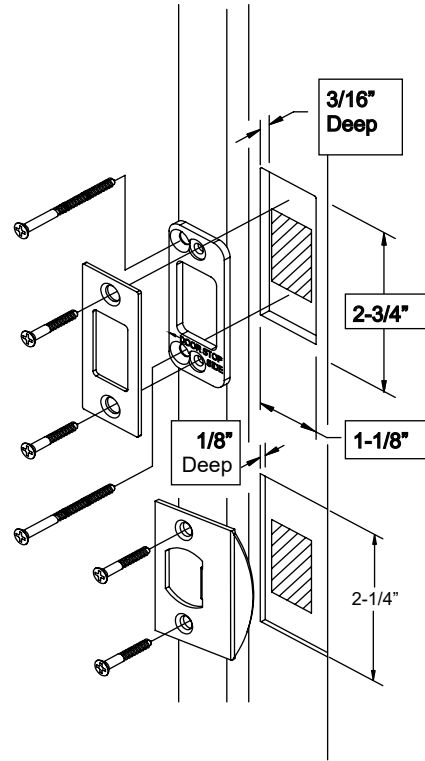

**Installation Guide for:**  
**Tubular Monolithic & Full Length Entry Set - Single Cylinder**

**1. Door Prep**

**2. Door Jamb Prep**

**3. Outside Installation**

Plates and grips vary depending on style.

**4. Inside Installation**

**Installation Guide - Tubular Monolithic Entry Set Dummy**

1. Door Prep

2. Install Entry Set

**Installation Guide - Tubular Sectional Entry Set Dummy**

1. Door Prep

2. Install Entry Set