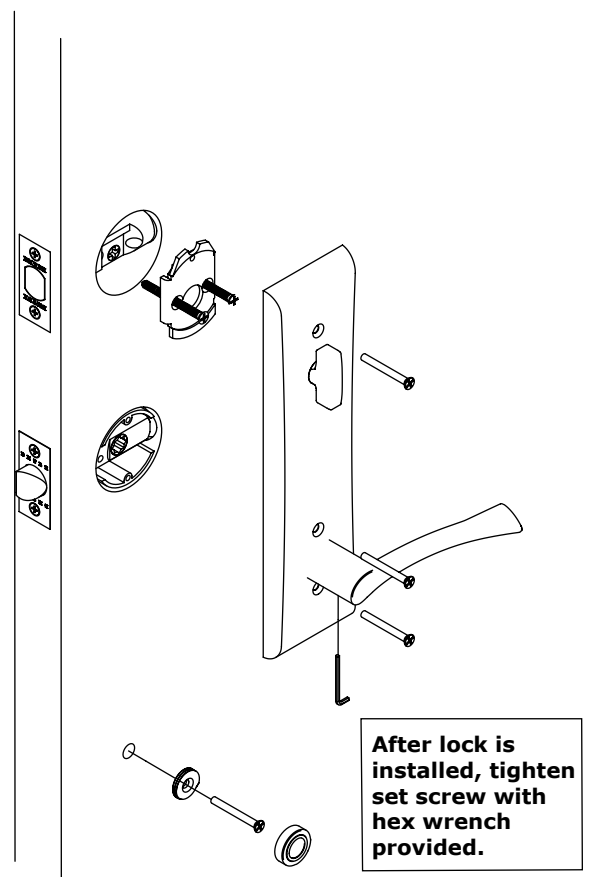

**Installation Guide for:**  
**Tubular Monolithic & Full Length Entry Set - Single Cylinder**

**1. Door Prep**

**2. Door Jamb Prep**

**3. Outside Installation**

Plates and grips vary depending on style.

**4. Inside Installation**

**Installation Guide - Tubular Monolithic Entry Set Dummy**

1. Door Prep

2. Install Entry Set

**Installation Guide - Tubular Sectional Entry Set Dummy**

1. Door Prep

2. Install Entry Set