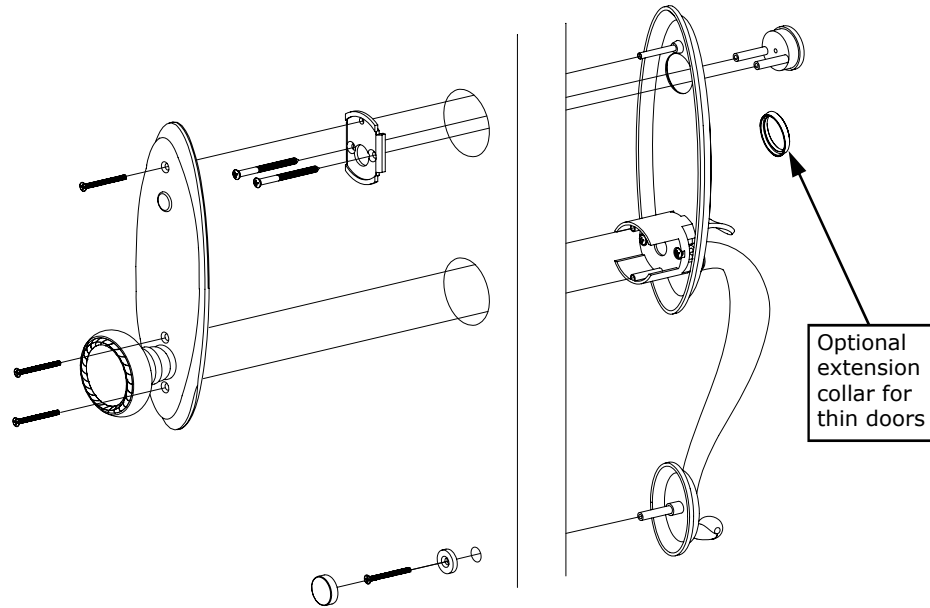

**Installation Guide for:**  
**Tubular Monolithic & Full Length Entry Set - Single Cylinder**

**1. Door Prep**

**2. Door Jamb Prep**

**3. Outside Installation**

Plates and grips vary depending on style.

**4. Inside Installation**

**Installation Guide - Tubular Monolithic Entry Set Dummy**

1. Door Prep

2. Install Entry Set

**Installation Guide - Tubular Sectional Entry Set Dummy**

1. Door Prep

2. Install Entry Set