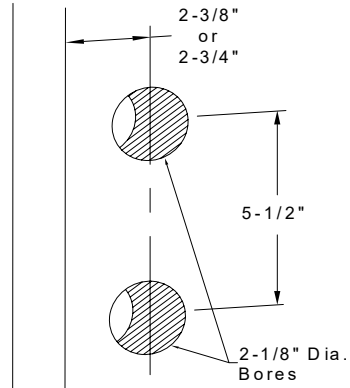

**Installation Guide for:**  
**Tubular Monolithic & Full Length Entry Set - Single Cylinder**

**1. Door Prep**

**2. Door Jamb Prep**

**3. Outside Installation**

Plates and grips vary depending on style.

**4. Inside Installation**

**Installation Guide - Tubular Monolithic Entry Set Dummy**

1. Door Prep

2. Install Entry Set

**Installation Guide - Tubular Sectional Entry Set Dummy**

1. Door Prep

2. Install Entry Set