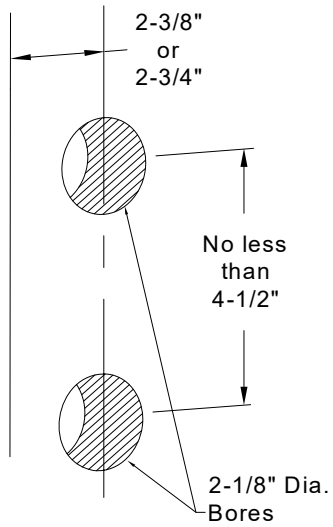

**Installation Guide for:**  
**Tubular Monolithic & Full Length Entry Set - Single Cylinder**

**1. Door Prep**

**2. Door Jamb Prep**

**3. Outside Installation**

Plates and grips vary depending on style.

**4. Inside Installation**

**Installation Guide - Tubular Monolithic Entry Set Dummy**

1. Door Prep

2. Install Entry Set

**Installation Guide - Tubular Sectional Entry Set Dummy**

1. Door Prep

2. Install Entry Set