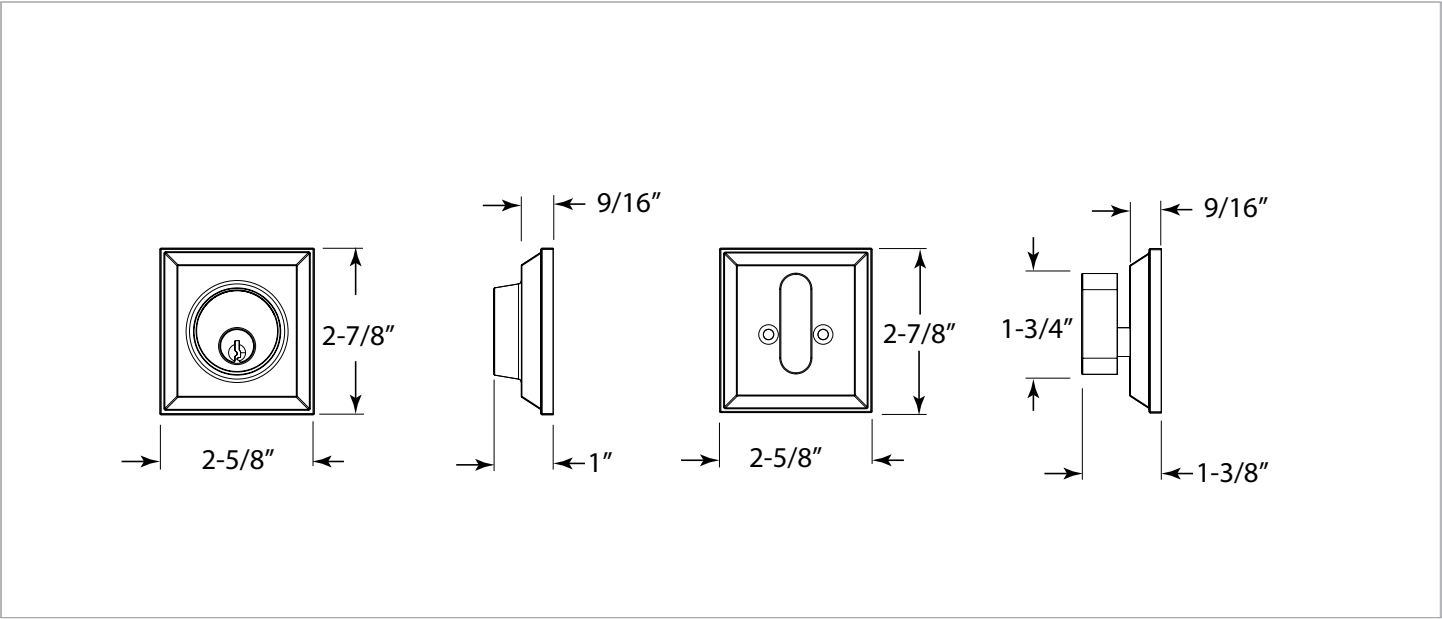

# EXPRESSIONS™ SERIES

Style  
Finishes

**Ellington**  
Oil Rubbed Bronze (US10B)  
Satin Nickel (US15)  
Flat Black (US19)  
Polished Chrome (US26)

Door Specs	2-1/8" Face Bore, 1" Edge Bore 5-1/2" Center to Center Door Prep 1" x 2-1/4" Radius Corner
Latch	2-3/8" or 2-3/4" Adjustable latch, Radius Corner
Door Thickness	1-3/8" to 1-3/4"
Cylinder	SC1 KW1 Optional WR5 Optional
Handing	Universal handing

Description	Function	Oil Rubbed Bronze	Satin Nickel	Flat Black	Polished Chrome
Ellington Deadbolt, Schlage Keyway	Single Cylinder	YELT32.US10B	YELT32.US15	YELT32.US19	YELT32.US26
Ellington Deadbolt, Kwikset Keyway	Single Cylinder	KYELT32.US10B	KYELT32.US15	KYELT32.US19	KYELT32.US26
Ellington Deadbolt, Weiser Keyway	Single Cylinder	WYELT32.US10B	WYELT32.US15	WYELT32.US19	WYELT32.US26