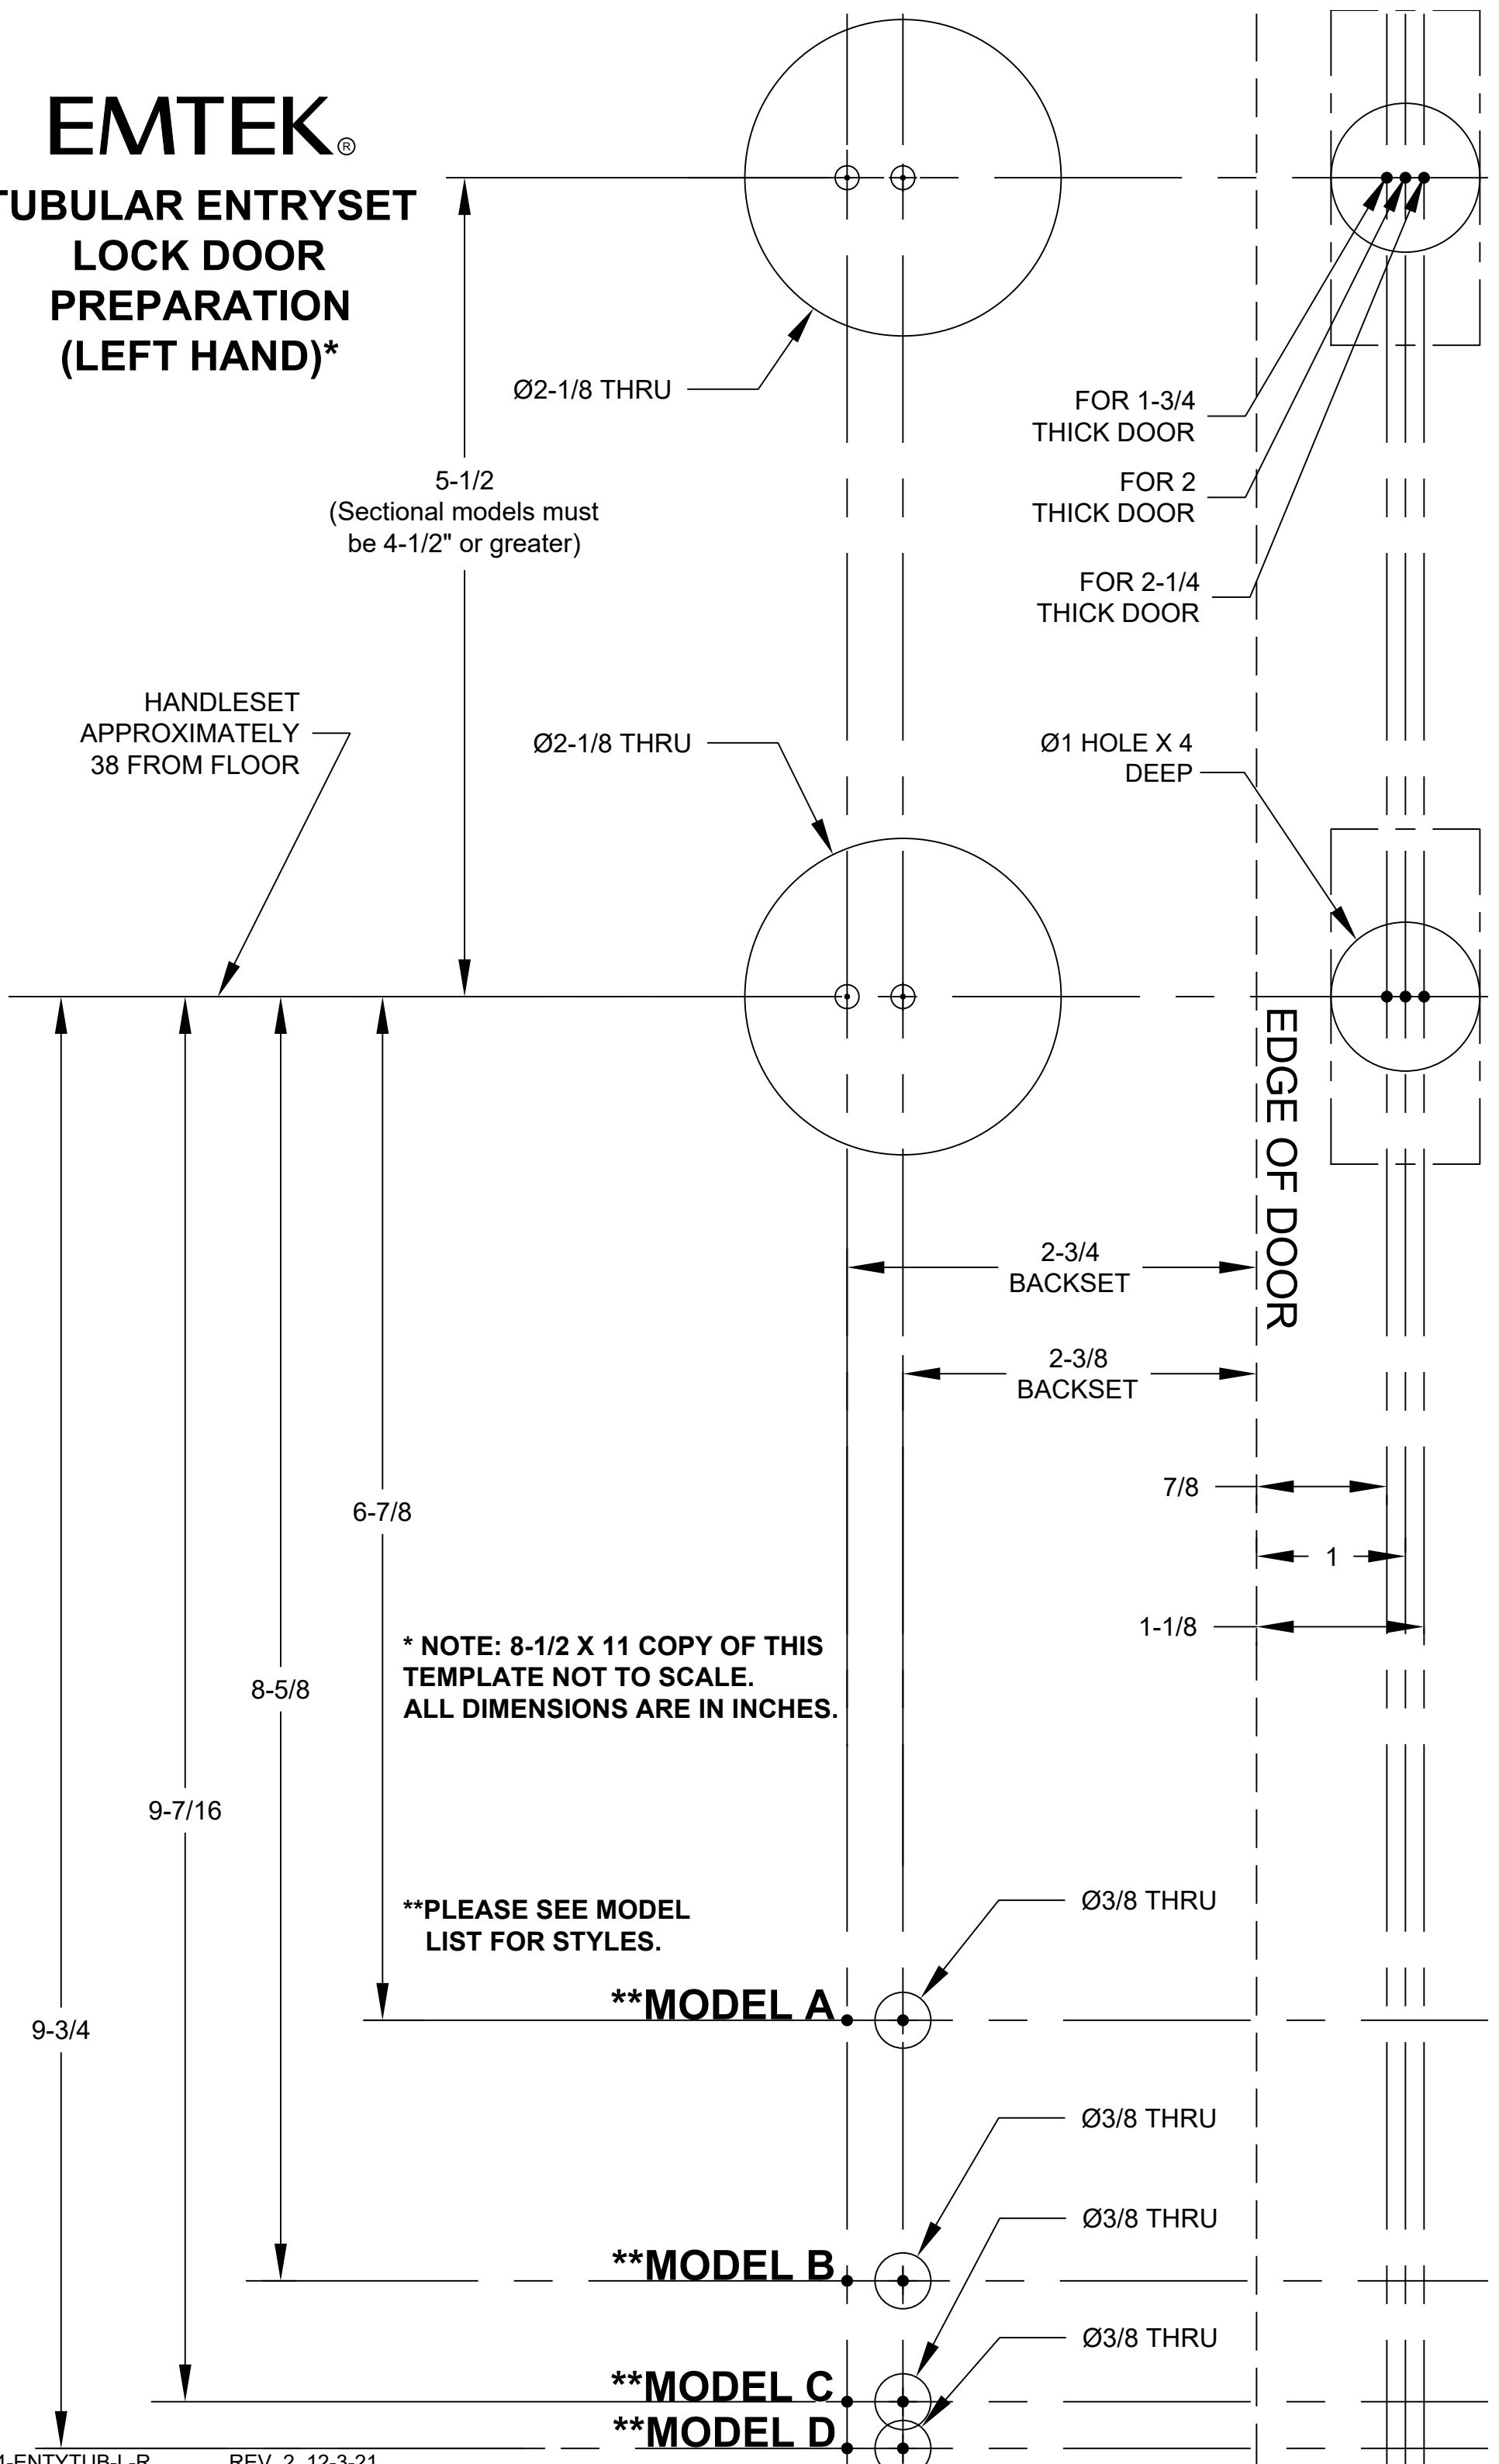

EMTEK®

TUBULAR ENTRYSET LOCK DOOR PREPARATION (LEFT HAND)*

Tubular Entryset Lock Model Description

EMTEK®

REV. 20 06/12/2023

MODEL "A"

DENVER, REMINGTON
RECTANGULAR MONOLITHIC & SECTIONAL

MODEL "B"

MODEL "C"

GREELEY, TUSCANY, RICHMOND
MARIETTA, SARATOGA, NASHVILLE
RECTANGULAR FULL LENGTH, WILMINGTON
QUINCY, FRANKLIN, ADAMS, JEFFERSON
RUSTIC MODERN RECTANGULAR SECTIONAL,
MONOLITHIC & FULL LENGTH

MODEL "D"