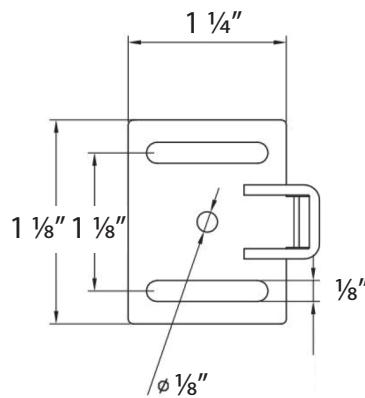

EXPRESSIONS™ SERIES

Style

**Barn Door Flat Track
Hardware Kit
with Soft Open & Close System**

Finishes

Black (BLK)
Silver (SLVR)

Soft Open & Close Unit