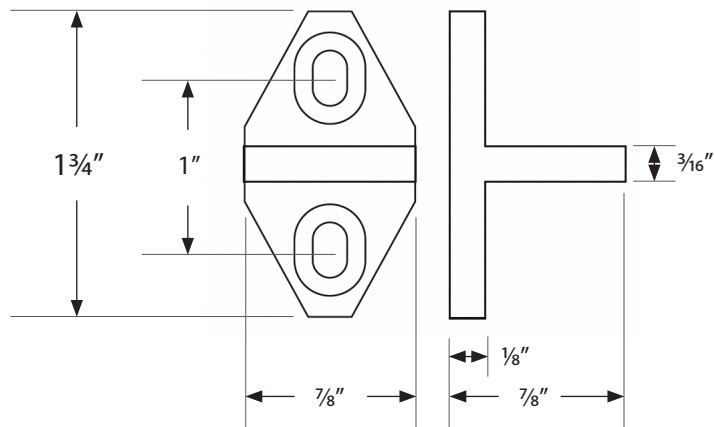

EXPRESSIONS™ SERIES

Style

**Barn Door Flat Track
Hardware Kit
with Soft Open & Close System**

Finishes

Black (BLK)
Silver (SLVR)
Gold (GLD)

Single Floor Guide

Double Floor Guide