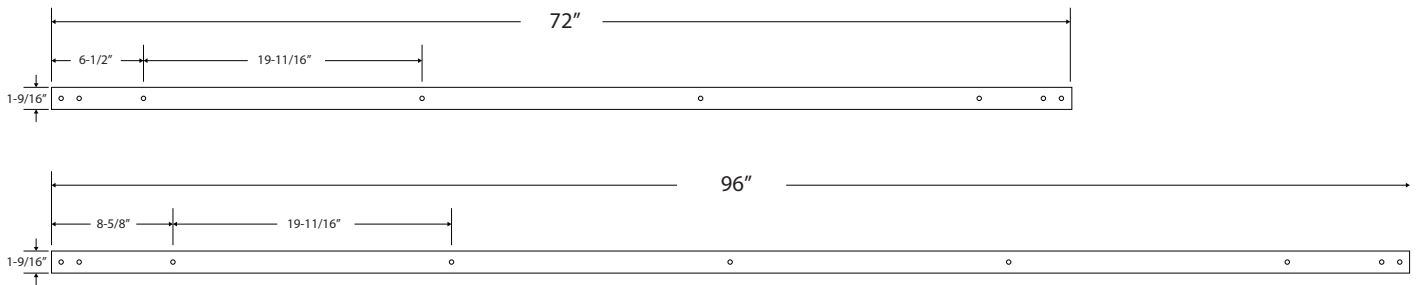

EXPRESSIONS™ SERIES

Style **Barn Door Flat Track
Hardware Kit
with Soft Open & Close System**

Finishes
Black (BLK)
Silver (SLVR)
Gold (GLD)

72" or 96" Track

EXPRESSIONS™ SERIES

Style **Barn Door Flat Track
Hardware Kit
with Soft Open & Close System**

Finishes
Black (BLK)
Silver (SLVR)
Gold (GLD)

Hanger

EXPRESSIONS™ SERIES

Style

**Barn Door Flat Track
Hardware Kit
with Soft Open & Close System**

Finishes

Black (BLK)
Silver (SLVR)

Soft Open & Close Unit