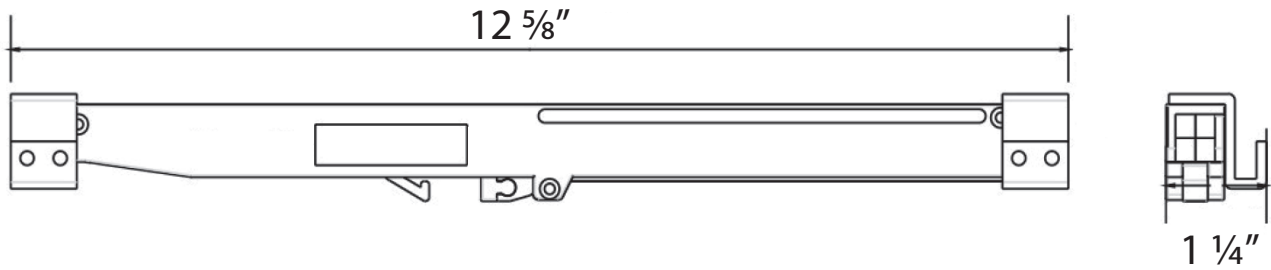

Finishes
Black (BLK)
Silver (SLVR)
Gold (GLD)

Hanger

EXPRESSIONS™ SERIES

Style

**Barn Door Flat Track
Hardware Kit
with Soft Open & Close System**

Finishes

Black (BLK)
Silver (SLVR)

Soft Open & Close Unit