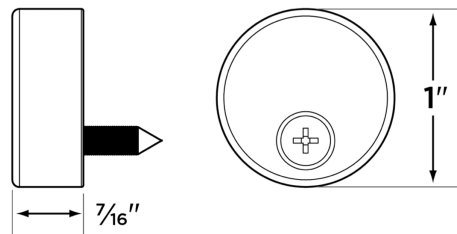

Soft Open & Close Actuators

EXPRESSIONS™ SERIES

Style

**Barn Door Flat Track
Hardware Kit
with Soft Open & Close System**

Finishes

Black (BLK)
Silver (SLVR)
Gold (GLD)

Spacer

Anti-jump Disc