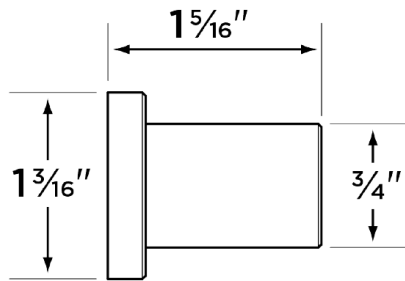

EXPRESSIONS™ SERIES

Style

**Barn Door Flat Track
Hardware Kit
with Soft Open & Close System**

Finishes

Black (BLK)
Silver (SLVR)
Gold (GLD)