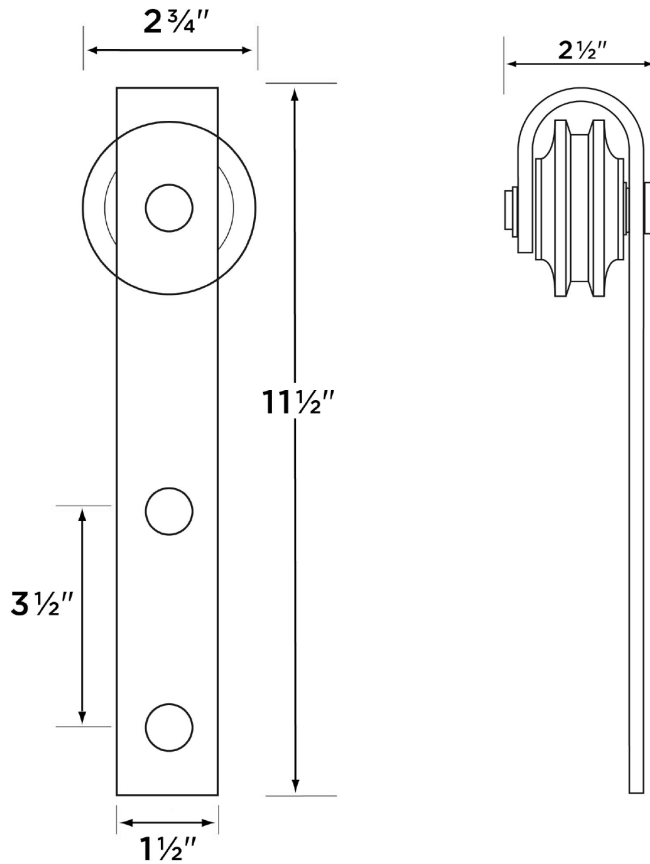

EXPRESSIONS™ SERIES

Style **Barn Door Flat Track
Hardware Kit
with Soft Open & Close System**

Finishes
Black (BLK)
Silver (SLVR)
Gold (GLD)