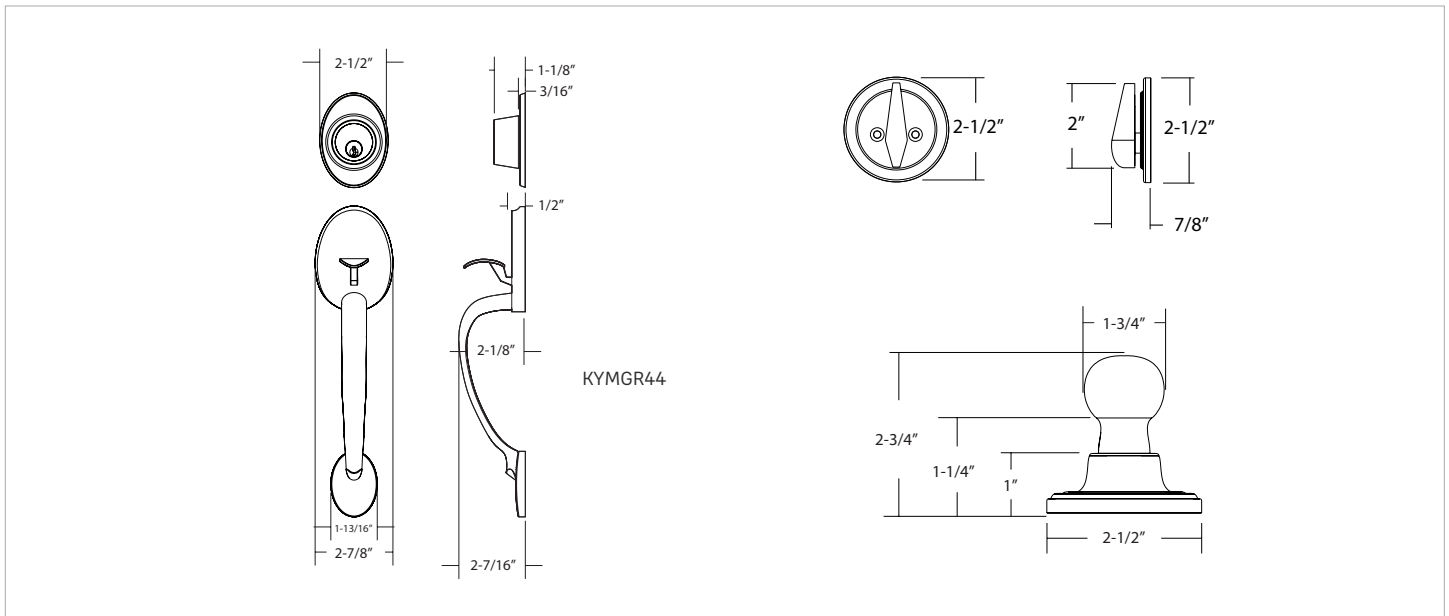

# EXPRESSIONS™ SERIES

Style  
Knob  
Finishes

**Maguire  
Auburn**  
Polished Brass (US3)  
Oil Rubbed Bronze (US10B)  
Satin Nickel (US15)  
Polished Chrome (US26)

Door Specs 2-1/8" Face Bore, 1" Edge Bore  
5-1/2" Center to Center Door Prep  
1" x 2-1/4" Radius Corner

Latch 2-3/8" or 2-3/4" Adjustable latch,  
Radius Corner

Door Thickness 1-3/8" to 1-3/4"

Cylinder SC1  
KW1 Optional  
WR5 Optional

Handing Universal handing

Description	Function	Polished Brass	Oil Rubbed Bronze	Satin Nickel	Polished Chrome
Maguire Entry Set with Auburn Knob, Schlage Keyway	Single Cylinder	YMGR44.ABNUS3	YMGR44.ABNUS10B	YMGR44.ABNUS15	YMGR44.ABNUS26
Maguire Entry Set with Auburn Knob, Kwikset Keyway	Single Cylinder	KYMGR44.ABNUS3	KYMGR44.ABNUS10B	KYMGR44.ABNUS15	KYMGR44.ABNUS26
Maguire Entry Set with Auburn Knob, Weiser Keyway	Single Cylinder	WYMGR44.ABNUS3	WYMGR44.ABNUS10B	WYMGR44.ABNUS15	WYMGR44.ABNUS26